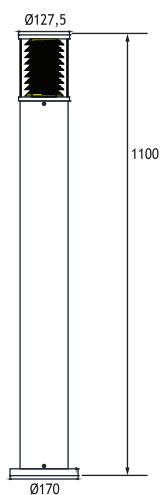

GOREME 1

LED BOLLARDS

Class I IP65 IK10

Available in any of these RAL colors

Bottom Base

Polyamide (black color)

Outer Grill

Die cast aluminium

Voltage : 240V AC with integrated driver

(24V AC or DC on request)

Cable : Potted 5 m 3x0,75 H03 VV-F

GOREME 1 (110 CM)		Total Lighting Output	Code No
4 x 350 mA (12 W) LINEAR LED			
☰ Natural White	4000 K	1156 lm	127202