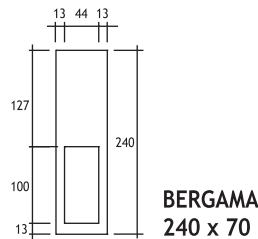

BERGAMA

RECESSED INDOOR FIXTURES IP20 IK06

Available in any of these RAL colors

7004	7016	9005	9016	6002	1015
------	------	------	------	------	------

- Body**
Steel or Inox (Stainless Steel)
- Paint**
Electrostatic powder
- Reflector**
Anodized aluminium
- Recessing Box**
Galvanized steel
(only for in wall series)
- Diffuser**
4 mm Clear Glass

SERIES 105 : IN WALL

SERIES 205 : IN FALSE CEILING

- Lampholder** : G9
- Reflector** : Asymmetrical
- Diffuser** : Clear Glass

HALOGEN 240V 25W	Code No
Serie 105	356101