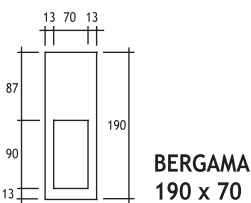

BERGAMA

RECESSED INDOOR FIXTURES IP20 IK06

Available in any of these RAL colors

7004	7016	9005	9016	6002	1015
------	------	------	------	------	------

- Body**
Steel or Inox (Stainless Steel)
- Paint**
Electrostatic powder
- Reflector**
Anodized aluminium
- Recessing Box**
Galvanized steel
(only for in wall series)
- Diffuser**
4 mm Clear Glass

SERIES 105 : IN WALL

SERIES 205 : IN FALSE CEILING

- Lampholder** : G9
- Reflector** : Asymmetrical
- Diffuser** : Clear Glass

HALOGEN 240V 25W	Code No
Serie 105	356101