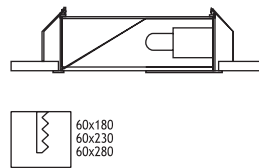

BERGAMA

RECESSED INDOOR FIXTURES IP20 IK06

Available in any of these RAL colors

7004	7016	9005	9016	6002	1015
------	------	------	------	------	------

- Body**
Steel or Inox (Stainless Steel)
- Paint**
Electrostatic powder
- Reflector**
Anodized aluminium
- Recessing Box**
Galvanized steel
(only for in wall series)
- Diffuser**
4 mm Clear Glass

SERIES 105 : IN WALL

SERIES 205 : IN FALSE CEILING

- Lampholder** : G9
- Reflector** : Asymmetrical
- Diffuser** : Clear Glass

HALOGEN 240V 25W	Code No
Serie 105	356101