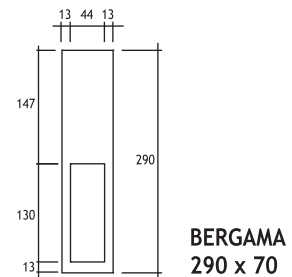

BERGAMA

RECESSED INDOOR FIXTURES IP20 IK06

Available in any of these RAL colors

7004	7016	9005	9016	6002	1015
------	------	------	------	------	------

- Body**
Steel or Inox (Stainless Steel)
- Paint**
Electrostatic powder
- Reflector**
Anodized aluminium
- Recessing Box**
Galvanized steel
(only for in wall series)
- Diffuser**
4 mm Clear Glass

SERIES 105 : IN WALL

SERIES 205 : IN FALSE CEILING

- Lampholder** : G9
- Reflector** : Asymmetrical
- Diffuser** : Clear Glass

HALOGEN 240V 25W	Code No
Serie 105	356101