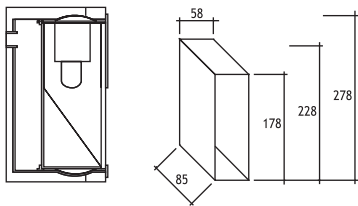

BERGAMA

RECESSED INDOOR FIXTURES IP20 IK06

Available in any of these RAL colors

7004	7016	9005	9016	6002	1015
------	------	------	------	------	------

- Body**
Steel or Inox (Stainless Steel)
- Paint**
Electrostatic powder
- Reflector**
Anodized aluminium
- Recessing Box**
Galvanized steel
(only for in wall series)
- Diffuser**
4 mm Clear Glass

SERIES 105 : IN WALL

SERIES 205 : IN FALSE CEILING

- Lampholder** : G9
- Reflector** : Asymmetrical
- Diffuser** : Clear Glass

HALOGEN 240V 25W	Code No
Serie 105	356101