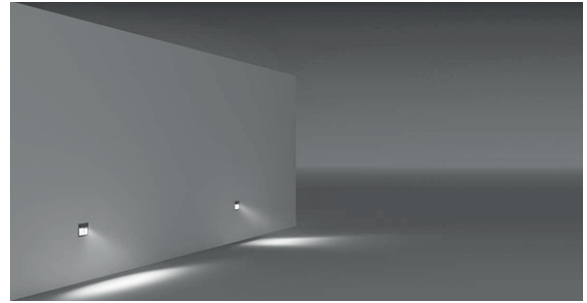

Available in any
of these RAL colors

- Body**
Steel or Inox (Stainless Steel)
- Paint**
Electrostatic powder
- Reflector**
Anodized aluminium
- Recessing Box**
Galvanized steel
(only for in wall series)
- Diffuser**
4 mm Clear Glass

Lampholder : G24 d-3

Reflector : Asymmetrical

Diffuser : Clear Glass

Transformer : Included

COMPACT FLUO. 26W

Code No

Serie 103

352321