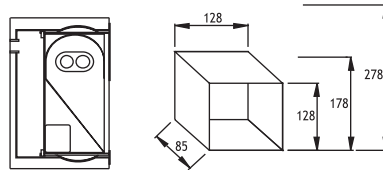

Lampholder : G24 d-3

Reflector : Asymmetrical

Diffuser : Clear Glass

Transformer : Included

COMPACT FLUO. 26W

Code No

Serie 103

352321

SERIES 103 : IN WALL