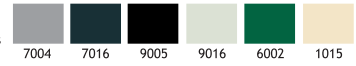

Available in any
of these RAL colors

- Body**
Steel or Inox (Stainless Steel)
- Paint**
Electrostatic powder
- Reflector**
Anodized aluminium
- Recessing Box**
Galvanized steel
(only for in wall series)
- Diffuser**
4 mm Clear Glass