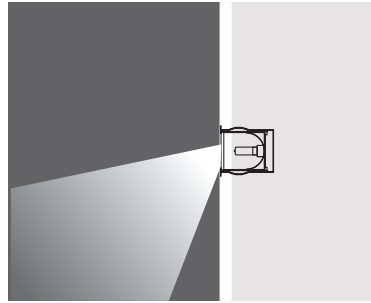

Available in any
of these RAL colors

- Body**
Steel or Inox (Stainless Steel)
- Paint**
Electrostatic powder
- Reflector**
Anodized aluminium
- Recessing Box**
Galvanized steel
(only for in wall series)
- Diffuser**
4 mm Clear Glass

Lampholder : G24 d-3

Reflector : Asymmetrical

Diffuser : Clear Glass

Transformer : Included

COMPACT FLUO. 26W

Code No

Serie 103

352321