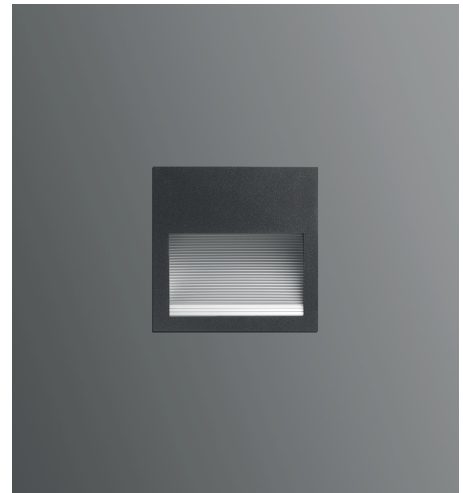

Available in any
of these RAL colors

- Body**
Steel or Inox (Stainless Steel)
- Paint**
Electrostatic powder
- Reflector**
Anodized aluminium
- Recessing Box**
Galvanized steel
(only for in wall series)
- Diffuser**
4 mm Clear Glass

Lampholder : G24 d-3

Reflector : Asymmetrical

Diffuser : Clear Glass

Transformer : Included

COMPACT FLUO. 26W

Code No

Serie 103

352321

SERIES 103 : IN WALL

SERIES 203 : IN FALSE CEILING