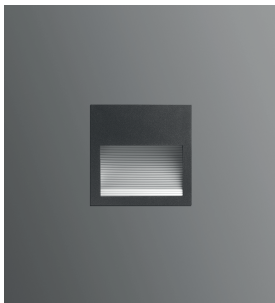

## RECESSED INDOOR FIXTURES IP20 IK06

Available in any of these RAL colors

7004	7016	9005	9016	6002	1015
------	------	------	------	------	------

- Body**  
Steel or Inox (Stainless Steel)
- Paint**  
Electrostatic powder
- Reflector**  
Anodized aluminium
- Recessing Box**  
Galvanized steel  
(only for in wall series)
- Diffuser**  
4 mm Clear Glass

- Lampholder : G24 d-2
- Reflector : Asymmetrical
- Diffuser : Clear Glass
- Transformer : Included

**COMPACT FLUO. 18W** Code No  
Serie 103 352221

**SERIES 103 : IN WALL**

**SERIES 203 : IN FALSE CEILING**