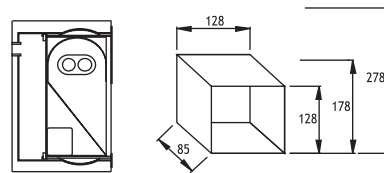

## RECESSED INDOOR FIXTURES IP20 IK06

Available in any of these RAL colors

7004	7016	9005	9016	6002	1015
------	------	------	------	------	------

- Body**  
Steel or Inox (Stainless Steel)
- Paint**  
Electrostatic powder
- Reflector**  
Anodized aluminium
- Recessing Box**  
Galvanized steel  
(only for in wall series)
- Diffuser**  
4 mm Clear Glass

- Lampholder : G24 d-2
- Reflector : Asymmetrical
- Diffuser : Clear Glass
- Transformer : Included

**COMPACT FLUO. 18W** Code No  
Serie 103 352221

**SERIES 103 : IN WALL**

**SERIES 203 : IN FALSE CEILING**