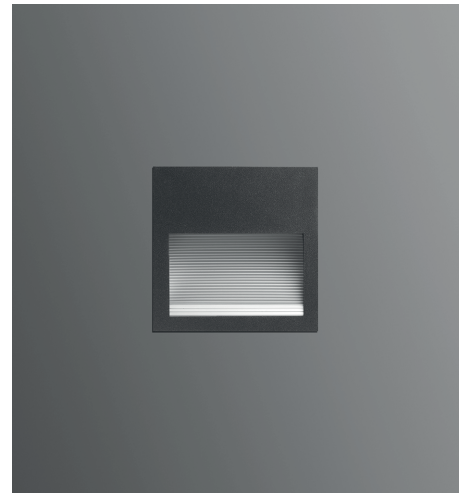

## RECESSED INDOOR FIXTURES IP20 IK06

Available in any of these RAL colors

7004	7016	9005	9016	6002	1015
------	------	------	------	------	------

- Body**  
Steel or Inox (Stainless Steel)
- Paint**  
Electrostatic powder
- Reflector**  
Anodized aluminium
- Recessing Box**  
Galvanized steel  
(only for in wall series)
- Diffuser**  
4 mm Clear Glass

- Lampholder : G24 d-2
- Reflector : Asymmetrical
- Diffuser : Clear Glass
- Transformer : Included

**COMPACT FLUO. 18W** Code No  
Serie 103 352221

**SERIES 103 : IN WALL**

**SERIES 203 : IN FALSE CEILING**