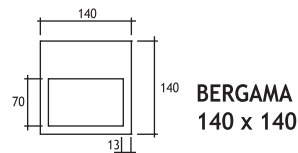

## RECESSED INDOOR FIXTURES IP20 IK06

Available in any of these RAL colors

7004	7016	9005	9016	6002	1015
------	------	------	------	------	------

- Body**  
Steel or Inox (Stainless Steel)
- Paint**  
Electrostatic powder
- Reflector**  
Anodized aluminium
- Recessing Box**  
Galvanized steel  
(only for in wall series)
- Diffuser**  
4 mm Clear Glass

- Lampholder : G24 d-2
- Reflector : Asymmetrical
- Diffuser : Clear Glass
- Transformer : Included

**COMPACT FLUO. 18W** Code No  
Serie 103 352221

**SERIES 103 : IN WALL**

**SERIES 203 : IN FALSE CEILING**