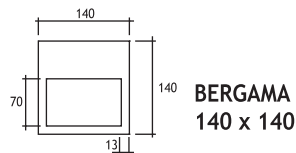

## RECESSED INDOOR FIXTURES IP20 IK06

Available in any of these RAL colors

7004	7016	9005	9016	6002	1015
------	------	------	------	------	------

- Body**  
Steel or Inox (Stainless Steel)
- Paint**  
Electrostatic powder
- Reflector**  
Anodized aluminium
- Recessing Box**  
Galvanized steel  
(only for in wall series)
- Diffuser**  
4 mm Clear Glass

- Lampholder** : G24 d-1
- Reflector** : Asymmetrical
- Diffuser** : Clear Glass
- Transformer** : Included

**COMPACT FLUO. 10W** Code No  
Serie 103 352121

**SERIES 103 : IN WALL**

**SERIES 203 : IN FALSE CEILING**