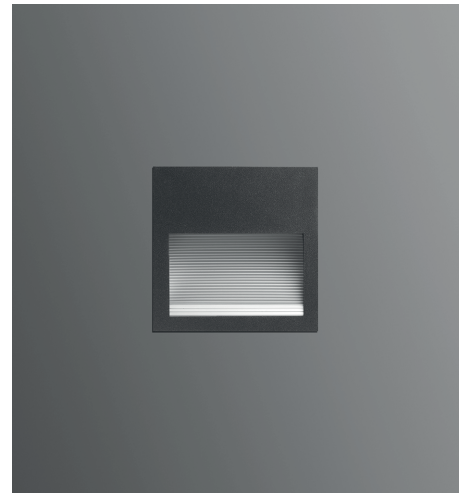

## RECESSED INDOOR FIXTURES IP20 IK06

Available in any of these RAL colors

7004	7016	9005	9016	6002	1015
------	------	------	------	------	------

- Body**  
Steel or Inox (Stainless Steel)
- Paint**  
Electrostatic powder
- Reflector**  
Anodized aluminium
- Recessing Box**  
Galvanized steel  
(only for in wall series)
- Diffuser**  
4 mm Clear Glass

- Lampholder** : G24 d-1
- Reflector** : Asymmetrical
- Diffuser** : Clear Glass
- Transformer** : Included

**COMPACT FLUO. 10W** Code No  
Serie 103 352121

**SERIES 103 : IN WALL**

**SERIES 203 : IN FALSE CEILING**