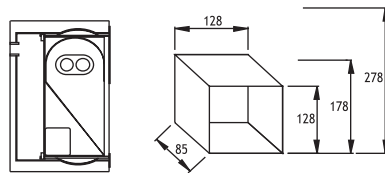

## RECESSED INDOOR FIXTURES IP20 IK06

Available in any of these RAL colors

7004	7016	9005	9016	6002	1015
------	------	------	------	------	------

- Body**  
Steel or Inox (Stainless Steel)
- Paint**  
Electrostatic powder
- Reflector**  
Anodized aluminium
- Recessing Box**  
Galvanized steel  
(only for in wall series)
- Diffuser**  
4 mm Clear Glass

- Lampholder** : G24 d-1
- Reflector** : Asymmetrical
- Diffuser** : Clear Glass
- Transformer** : Included

**COMPACT FLUO. 10W** Code No  
Serie 103 352121

**SERIES 103 : IN WALL**

**SERIES 203 : IN FALSE CEILING**