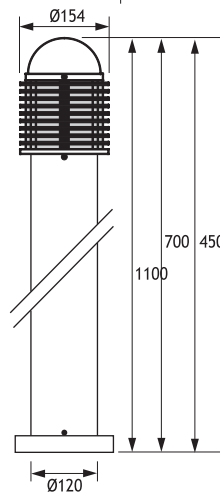

# POLARIS 1 ALUMINIUM BOLLARDS

Class I IP43 IK10

Available in any of these RAL colors

7004	7016	9005	9016	6002	1015
------	------	------	------	------	------

- Bottom Base**  
Polyamide (black color)
- Outer Grill**  
Die cast aluminium
- Pipe**  
Extrusion aluminium
- Paint**  
Electrostatic powder
- Diffuser**  
Polycarbonate or  
Glass (incandescent and mercury lamps)
- Anchor**

**POLARIS 1 (70 CM)**

CODE NO 124231  
FLUO. 26W G24 d-3

**Anchor**

Code No 953611

Code Number should be indicated along with bollard code number