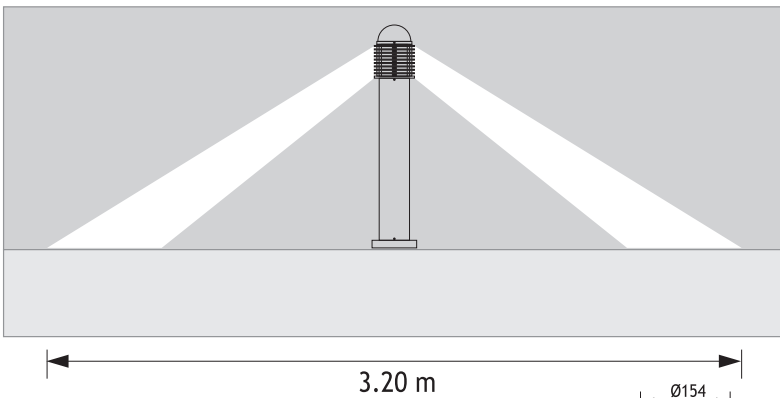

# POLARIS 1 ALUMINIUM BOLLARDS

Class I IP43 IK10

Available in any of these RAL colors

7004	7016	9005	9016	6002	1015
------	------	------	------	------	------

- Bottom Base**  
Polyamide (black color)
- Outer Grill**  
Die cast aluminium
- Pipe**  
Extrusion aluminium
- Paint**  
Electrostatic powder
- Diffuser**  
Polycarbonate or  
Glass (incandescent and mercury lamps)
- Anchor**

**POLARIS 1 (70 CM)**

CODE NO 124231  
FLUO. 26W G24 d-3

**Anchor**

Code No 953611

Code Number should be indicated along with bollard code number