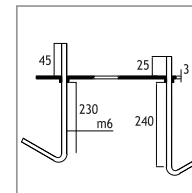

# POLARIS 1 ALUMINIUM BOLLARDS

Class I IP43 IK10

Available in any of these RAL colors

7004	7016	9005	9016	6002	1015
------	------	------	------	------	------

- Bottom Base**  
Polyamide (black color)
- Outer Grill**  
Die cast aluminium
- Pipe**  
Extrusion aluminium
- Paint**  
Electrostatic powder
- Diffuser**  
Polycarbonate or  
Glass (incandescent and mercury lamps)
- Anchor**

**POLARIS 1 (70 CM)**

CODE NO 124231  
FLUO. 26W G24 d-3

**Anchor**

Code No 953611

Code Number should be indicated along with bollard code number