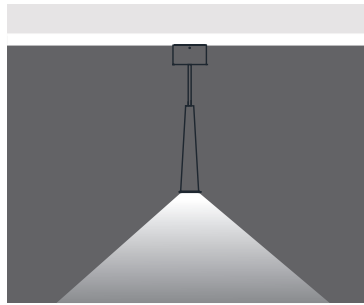

VUVUZELA

PENDANT IP20

Available in any
of these RAL colors

Body

Black, gold or silver plated
304 stainless steel

Diffusers

Tempered Glass

Gaskets

Silicone

Mounting

Aluminium

Screws

316L stainless steel

Lamps

: 4 x 700 mA (10W) LED

Lens

: 40°

Transformer mounting : Remote

Transformer type : Electronic

Gear

: 240v non-dimmable driver (1-10v dimmable driver & request)

Cable

: 0.5m 2x0.75mm h03 w-f

Surface Mounted