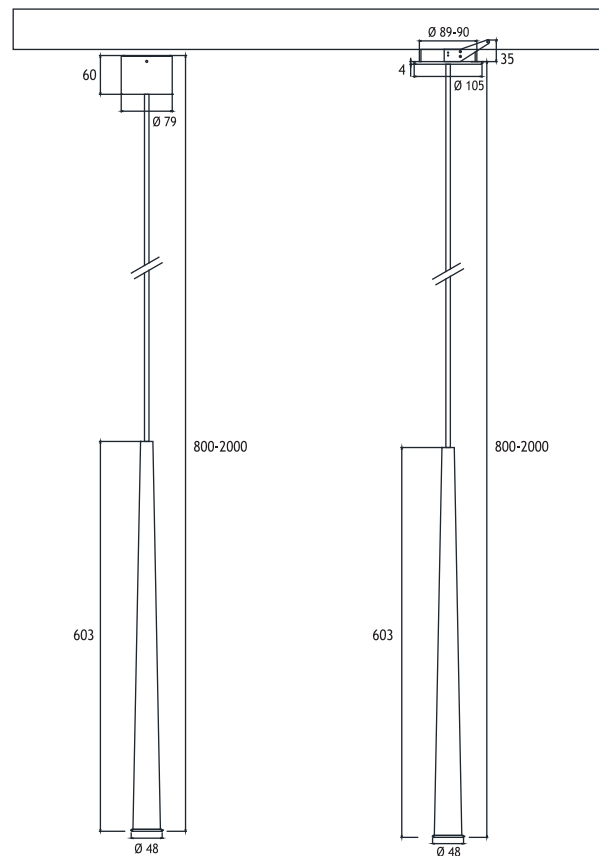

Silicone

Mounting

Aluminium

Screws

316L stainless steel

Lamps

: 4 x 700 mA (10W) LED

Lens

: 40°

Transformer mounting : Remote

Transformer type : Electronic

Gear

: 240v non-dimmable driver (1-10v dimmable driver & request)

Cable

: 0.5m 2x0.75mm h03 w-f

Surface Mounted

Light Color	Color Temperature	Total Lighting Output	Code No
Warm White	3000 K	520 lm	117011

Surface Mounted

Recessed Mounted