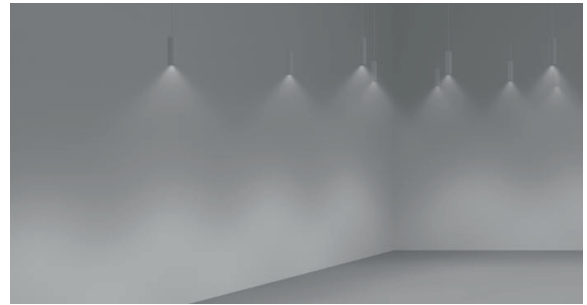

VUVUZELA

PENDANT IP20

Available in any
of these RAL colors

Body

Black, gold or silver plated
304 stainless steel

Diffusers

Tempered Glass

Gaskets

Silicone

Mounting

Aluminium

Screws

316L stainless steel

Lamps

: 4 x 700 mA (10W) LED

Lens