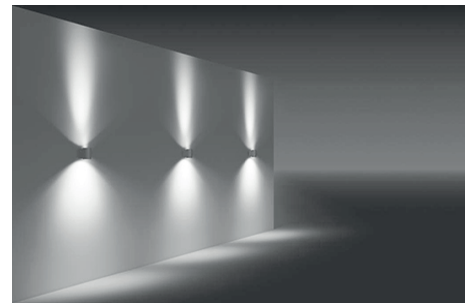

- Voltage** : 240V A.C with integrated driver  
(24V AC or DC on request)
- Lens** : 10°, 25°, 40°
- Diffuser** : Clear Glass 8 mm (Frosted Glass on request)
- Pipe** : Length can be adjusted upon request