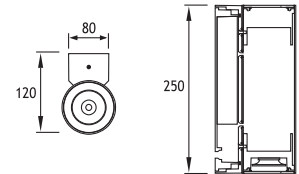

- Voltage** : 240V A.C with integrated driver  
(24V AC or DC on request)
- Lens** : 10°, 25°, 40°
- Diffuser** : Clear Glass 8 mm (Frosted Glass on request)
- Pipe** : Length can be adjusted upon request