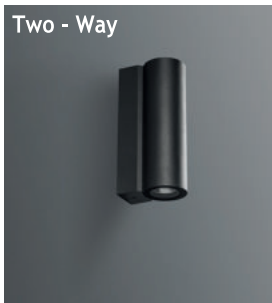

### Class I IP65

Available in any of these RAL colors

- Body**  
Die cast aluminium
- Paint**  
Electrostatic powder
- Bracket**  
Die cast aluminium
- Diffuser**  
Tempered Glass or acrylic
- Gaskets**  
Silicon

- Voltage** : 240V A.C with integrated driver  
(24V AC or DC on request)
- Lens** : 10°, 25°, 40°
- Diffuser** : Clear Glass 8 mm (Frosted Glass on request)
- Pipe** : Length can be adjusted upon request