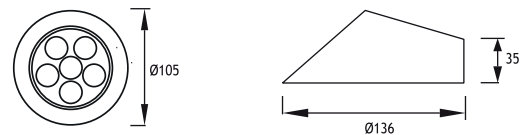

Screws

316L Stainless Steel

- Voltage** : 240V AC with integrated driver
(24V AC or DC on request)
- Lens** : 10°, 25°, 40°
- Diffuser** : Clear Glass 8 mm (Frosted Glass on request)
- Cable** : Potted 5 m 3x0,75 H03 VV-F