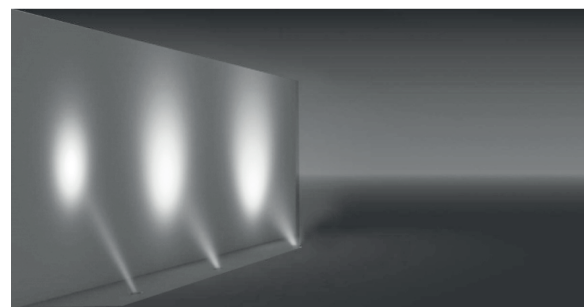

DARA 3 SURFACE MOUNTED FIXTURES

Class I IP65 IK10

Available in any of these RAL colors

The Belkis Surface Mounted Uplighter, completely made of 316L stainless steel is ideal for areas where corrosive agents such as salt water or fertilizers would harm aluminium fixtures. The fixture can be mounted without harm to any surface and therefore is ideal for protected and historical sites where mounting recessed fixtures is not permitted.

Body

Die cast aluminium

Diffusers

4 mm Tempered Glass

Paint

Electrostatic powder

Gaskets

Silicone

Screws

316L Stainless Steel

- **Voltage** : 240V AC with integrated driver
  (24V AC or DC on request)
- **Lens** : 10°, 25°, 40°
- **Diffuser** : Clear Glass 8 mm (Frosted Glass on request)
- **Cable** : Potted 5 m 3x0,75 H03 VV-F