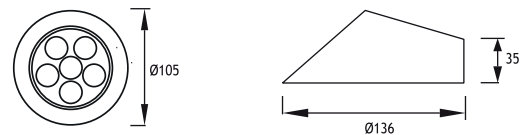

**Screws**

316L Stainless Steel

- Voltage** : 240V AC with integrated driver  
(24V AC or DC on request)
- Lens** : 10°, 25°, 40°
- Diffuser** : Clear Glass 8 mm (Frosted Glass on request)
- Cable** : Potted 5 m 3x0,75 H03 VV-F