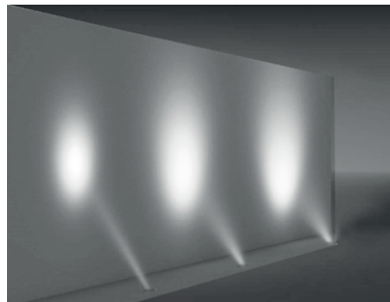

ASSOS 6 RECESSED WALK OVER FIXTURES

Class I IP67 IK10

Available in any of these RAL colors

7004	7016	9005	9016	6002	1015

EMFA's Assos 6 Alum series is specially designed to light trees and bushes where drive over is not required. The fixture can be equipped with metal halide, halogen or fluorescent lamps. The fixture is made of die cast aluminium and allows for allows for IP67 and IK10. The fixture comes with a polyamide recessing tube for easy mounting in the ground or concrete. A louvre can be ordered separately to reduce the glare of the lamps. An anti-slip glass is available upon request.

Cover

Die cast aluminium

Body

Die cast aluminium or aluminium profile with die cast aluminium bottom and connection box.

Gaskets

Silicone

Diffusers

15 mm Tempered Glass (Aluminium Cover)

Screws

316L Stainless steel

Glands

2 x PG 13.5

Recessing Tube

Polyamide 6

Accessories:

Louvre

To avoid glare.

Can be applied to all lamp types except Halogen PAR 30 and 38

Code No 955105

Caution:

The louvre and filter cannot be applied to the standard fixture. These options should be mentioned when ordering.

Square Version:

All fixtures are available with a square cover with dimensions 200 x 200 mm. Please indicate square version when ordering.

HALOGEN RJ 111 50W (4°, 8° or 24°) Code No

Lampholder : Gu 5.3 Fixed or Adjustable ± 20° Alum. 221561

Reflector : -

Diffuser : Clear Glass

Temp : 130°C