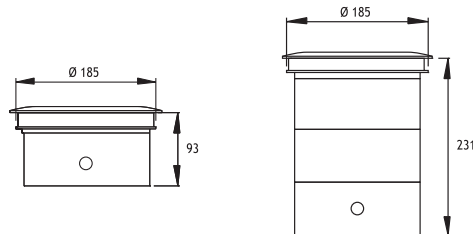

ASSOS 6 RECESSED WALK OVER FIXTURES

Class I IP67 IK10

Available in any of these RAL colors

7004	7016	9005	9016	6002	1015

EMFA's Assos 6 Alum series is specially designed to light trees and bushes where drive over is not required. The fixture can be equipped with metal halide, halogen or fluorescent lamps. The fixture is made of die cast aluminium and allows for allows for IP67 and IK10. The fixture comes with a polyamide recessing tube for easy mounting in the ground or concrete. A louvre can be ordered separately to reduce the glare of the lamps. An anti-slip glass is available upon request.

Cover

Die cast aluminium

Body

Die cast aluminium or aluminium profile with die cast aluminium bottom and connection box.

Gaskets

Silicone

Diffusers

15 mm Tempered Glass (Aluminium Cover)

Screws

316L Stainless steel

Glands

2 x PG 13.5

Recessing Tube

Polyamide 6

Accessories:

Louvre

To avoid glare.

Can be applied to all lamp types except Halogen PAR 30 and 38

Code No 955105

Caution:

The louvre and filter cannot be applied to the standard fixture. These options should be mentioned when ordering.

Square Version:

All fixtures are available with a square cover with dimensions 200 x 200 mm. Please indicate square version when ordering.

HALOGEN RJ 111 50W (4°, 8° or 24°) Code No

Lampholder : Gu 5.3 Fixed or Adjustable ± 20° Alum. 221561

Reflector : -

Diffuser : Clear Glass

Temp : 130°C