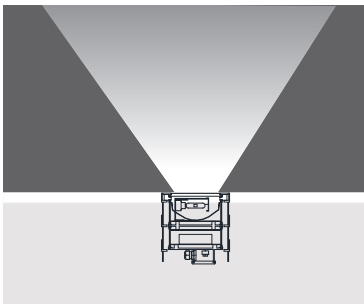

ASSOS 6 RECESSED WALK OVER FIXTURES

Class I IP67 IK10

Available in any of these RAL colors

7004	7016	9005	9016	6002	1015

EMFA's Assos 6 Alum series is specially designed to light trees and bushes where drive over is not required. The fixture can be equipped with metal halide, halogen or fluorescent lamps. The fixture is made of die cast aluminium and allows for allows for IP67 and IK10. The fixture comes with a polyamide recessing tube for easy mounting in the ground or concrete. A louvre can be ordered separately to reduce the glare of the lamps. An anti-slip glass is available upon request.

Cover

Die cast aluminium

Body

Die cast aluminium or aluminium profile with die cast aluminium bottom and connection box.

Gaskets

Silicone

Diffusers

15 mm Tempered Glass (Aluminium Cover)

Screws

316L Stainless steel

Glands

2 x PG 13.5

Recessing Tube

Polyamide 6

Accessories:

Louvre

To avoid glare.

Can be applied to all lamp types except Halogen PAR 30 and 38

Code No 955105

Caution:

The louvre and filter cannot be applied to the standard fixture. These options should be mentioned when ordering.

Square Version:

All fixtures are available with a square cover with dimensions 200 x 200 mm. Please indicate square version when ordering.

ELECTRONIC FLUO. 23W

Code No

Lampholder : E27 fixed

Alum. 212281

Reflector : 80°C

Diffuser : Frosted Glass

Temp : 43°C