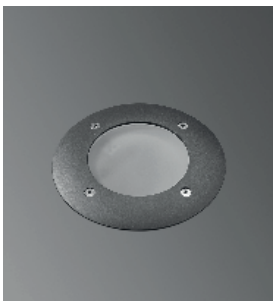

ASSOS 6 RECESSED WALK OVER FIXTURES

Class I IP67 IK10

Available in any of these RAL colors

7004	7016	9005	9016	6002	1015
------	------	------	------	------	------

EMFA's Assos 6 Alum series is specially designed to light trees and bushes where drive over is not required. The fixture can be equipped with metal halide, halogen or fluorescent lamps. The fixture is made of die cast aluminium and allows for allows for IP67 and IK10. The fixture comes with a polyamide recessing tube for easy mounting in the ground or concrete. A louvre can be ordered separately to reduce the glare of the lamps. An anti-slip glass is available upon request.

Cover

Die cast aluminium

Body

Die cast aluminium or aluminium profile with die cast aluminium bottom and connection box.

Gaskets

Silicone

Diffusers

15 mm Tempered Glass (Aluminium Cover)

Screws

316L Stainless steel

Glands

2 x PG 13.5

Recessing Tube

Polyamide 6

Accessories:

Louvre

Square Version:

All fixtures are available with a square cover with dimensions 200 x 200 mm. Please indicate square version when ordering.

ELECTRONIC FLUO. 23W

Code No

Lampholder : E27 fixed

Alum. 212281

Reflector : 80°C