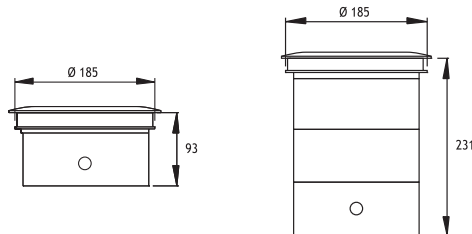

ASSOS 6 RECESSED WALK OVER FIXTURES

Class I IP67 IK10

Available in any of these RAL colors

7004	7016	9005	9016	6002	1015

EMFA's Assos 6 Alum series is specially designed to light trees and bushes where drive over is not required. The fixture can be equipped with metal halide, halogen or fluorescent lamps. The fixture is made of die cast aluminium and allows for allows for IP67 and IK10. The fixture comes with a polyamide recessing tube for easy mounting in the ground or concrete. A louvre can be ordered separately to reduce the glare of the lamps. An anti-slip glass is available upon request.

Cover

Die cast aluminium

Body

Die cast aluminium or aluminium profile with die cast aluminium bottom and connection box.

Gaskets

Silicone

Diffusers

15 mm Tempered Glass (Aluminium Cover)

Screws

316L Stainless steel

Glands

2 x PG 13.5

Recessing Tube

Polyamide 6

Accessories:

Louvre

To avoid glare.

Can be applied to all lamp types except Halogen PAR 30 and 38

Code No 955105

Caution:

The louvre and filter cannot be applied to the standard fixture. These options should be mentioned when ordering.

Square Version:

All fixtures are available with a square cover with dimensions 200 x 200 mm. Please indicate square version when ordering.

ELECTRONIC FLUO. 23W

Code No

Lampholder : E27 fixed

Alum. 212281

Reflector : 80°C

Diffuser : Frosted Glass

Temp : 43°C