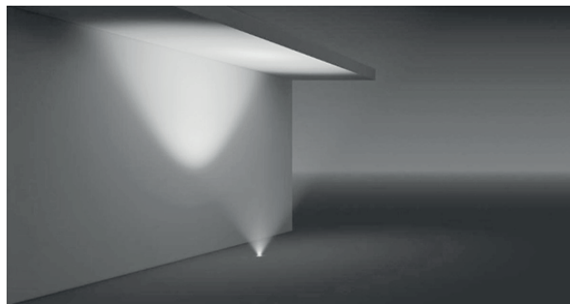

ASSOS 6 RECESSED WALK OVER FIXTURES

Class I IP67 IK10

Available in any of these RAL colors

7004	7016	9005	9016	6002	1015

EMFA's Assos 6 Alum series is specially designed to light trees and bushes where drive over is not required. The fixture can be equipped with metal halide, halogen or fluorescent lamps. The fixture is made of die cast aluminium and allows for allows for IP67 and IK10. The fixture comes with a polyamide recessing tube for easy mounting in the ground or concrete. A louvre can be ordered separately to reduce the glare of the lamps. An anti-slip glass is available upon request.

Cover

Die cast aluminium

Body

Die cast aluminium or aluminium profile with die cast aluminium bottom and connection box.

Gaskets

Silicone

Diffusers

15 mm Tempered Glass (Aluminium Cover)

Screws

316L Stainless steel

Glands

2 x PG 13.5

Recessing Tube

Polyamide 6

Accessories:

Louvre

To avoid glare.

Can be applied to all lamp types except Halogen PAR 30 and 38

Code No 955105

Caution:

The louvre and filter cannot be applied to the standard fixture. These options should be mentioned when ordering.

Square Version:

All fixtures are available with a square cover with dimensions 200 x 200 mm. Please indicate square version when ordering.

ELECTRONIC FLUO. 23W

Code No

Lampholder : E27 fixed

Alum. 212281

Reflector : 80°C

Diffuser : Frosted Glass

Temp : 43°C