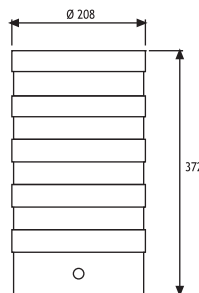

METAL HALIDE