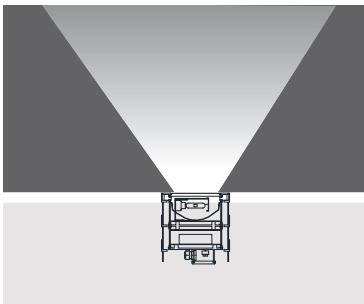

ASSOS 6 RECESSED WALK OVER FIXTURES

Class I IP67 IK10

Available in any of these RAL colors

7004	7016	9005	9016	6002	1015

EMFA's Assos 6 Alum series is specially designed to light trees and bushes where drive over is not required. The fixture can be equipped with metal halide, halogen or fluorescent lamps. The fixture is made of die cast aluminium and allows for allows for IP67 and IK10. The fixture comes with a polyamide recessing tube for easy mounting in the ground or concrete. A louvre can be ordered separately to reduce the glare of the lamps. An anti-slip glass is available upon request.

Cover

Die cast aluminium

Body

Die cast aluminium or aluminium profile with die cast aluminium bottom and connection box.

Gaskets

Silicone

Diffusers

15 mm Tempered Glass (Aluminium Cover)

Screws

316L Stainless steel

Glands

2 x PG 13.5

Recessing Tube

Polyamide 6