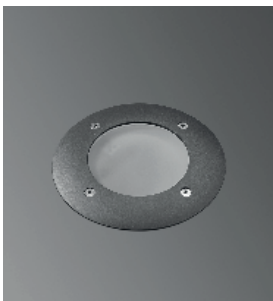

ASSOS 6 RECESSED WALK OVER FIXTURES

Class I IP67 IK10

Available in any of these RAL colors

7004	7016	9005	9016	6002	1015
------	------	------	------	------	------

EMFA's Assos 6 Alum series is specially designed to light trees and bushes where drive over is not required. The fixture can be equipped with metal halide, halogen or fluorescent lamps. The fixture is made of die cast aluminium and allows for allows for IP67 and IK10. The fixture comes with a polyamide recessing tube for easy mounting in the ground or concrete. A louvre can be ordered separately to reduce the glare of the lamps. An anti-slip glass is available upon request.

Cover

Die cast aluminium

Body

Die cast aluminium or aluminium profile with die cast aluminium bottom and connection box.

Gaskets

Silicone

Diffusers

15 mm Tempered Glass (Aluminium Cover)

Screws

316L Stainless steel

Glands

2 x PG 13.5

Recessing Tube

Polyamide 6

Accessories:

Louvre

Reflector : -

Diffuser : Clear Glass

Temp : 129°C

Caution:

The louvre and filter cannot be applied to the standard fixture. These options should be mentioned when ordering.

Square Version:

All fixtures are available with a square cover with dimensions 200 x 200 mm. Please indicate square version when ordering.