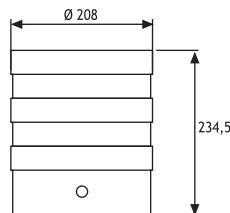

ASSOS 6 RECESSED WALK OVER FIXTURES

Class I IP67 IK10

Available in any of these RAL colors

7004	7016	9005	9016	6002	1015

EMFA's Assos 6 Alum series is specially designed to light trees and bushes where drive over is not required. The fixture can be equipped with metal halide, halogen or fluorescent lamps. The fixture is made of die cast aluminium and allows for allows for IP67 and IK10. The fixture comes with a polyamide recessing tube for easy mounting in the ground or concrete. A louvre can be ordered separately to reduce the glare of the lamps. An anti-slip glass is available upon request.

Cover

Die cast aluminium

Body

Die cast aluminium or aluminium profile with die cast aluminium bottom and connection box.

Gaskets

Silicone

Diffusers

15 mm Tempered Glass (Aluminium Cover)

Screws

316L Stainless steel

Glands

2 x PG 13.5

Recessing Tube

Polyamide 6