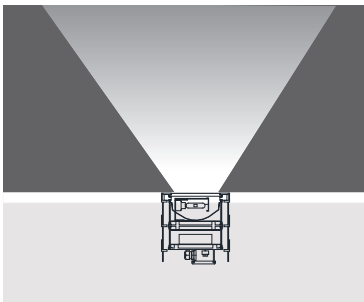

ASSOS 6 RECESSED WALK OVER FIXTURES

Class I IP67 IK10

Available in any of these RAL colors

7004	7016	9005	9016	6002	1015

EMFA's Assos 6 Alum series is specially designed to light trees and bushes where drive over is not required. The fixture can be equipped with metal halide, halogen or fluorescent lamps. The fixture is made of die cast aluminium and allows for allows for IP67 and IK10. The fixture comes with a polyamide recessing tube for easy mounting in the ground or concrete. A louvre can be ordered separately to reduce the glare of the lamps. An anti-slip glass is available upon request.

Cover

Die cast aluminium

Body

Die cast aluminium or aluminium profile with die cast aluminium bottom and connection box.

Gaskets

Silicone

Diffusers

15 mm Tempered Glass (Aluminium Cover)

Screws

316L Stainless steel

Glands

2 x PG 13.5

Recessing Tube

Polyamide 6

Accessories:

Louvre

To avoid glare.

Can be applied to all lamp types except Halogen PAR 30 and 38

Code No 955105

HALOGEN PAR 30 75W

Code No

Lampholder : E27 Adjustable ± 20°

Alum.

211361

Reflector : -

Diffuser : Clear Glass

Temp : 129°C

Caution:

The louvre and filter cannot be applied to the standard fixture. These options should be mentioned when ordering.

Square Version:

All fixtures are available with a square cover with dimensions 200 x 200 mm. Please indicate square version when ordering.