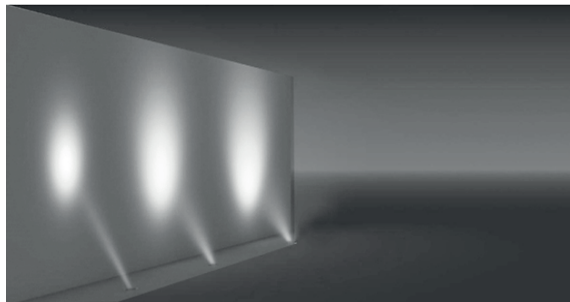

ASSOS 6 RECESSED WALK OVER FIXTURES

Class I IP67 IK10

Available in any of these RAL colors

7004	7016	9005	9016	6002	1015

EMFA's Assos 6 Alum series is specially designed to light trees and bushes where drive over is not required. The fixture can be equipped with metal halide, halogen or fluorescent lamps. The fixture is made of die cast aluminium and allows for allows for IP67 and IK10. The fixture comes with a polyamide recessing tube for easy mounting in the ground or concrete. A louvre can be ordered separately to reduce the glare of the lamps. An anti-slip glass is available upon request.

Cover

Die cast aluminium

Body

Die cast aluminium or aluminium profile with die cast aluminium bottom and connection box.

Gaskets

Silicone

Diffusers

15 mm Tempered Glass (Aluminium Cover)

Screws

316L Stainless steel

Glands

2 x PG 13.5

Recessing Tube

Polyamide 6

Accessories:

Louvre

To avoid glare.

Can be applied to all lamp types except Halogen PAR 30 and 38

Code No 955105

HALOGEN PAR 30 75W

Code No

Lampholder : E27 Adjustable ± 20°

Alum.

211361

Reflector : -

Diffuser : Clear Glass

Temp : 129°C

Caution:

The louvre and filter cannot be applied to the standard fixture. These options should be mentioned when ordering.

Square Version:

All fixtures are available with a square cover with dimensions 200 x 200 mm. Please indicate square version when ordering.