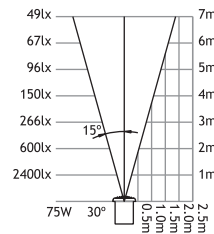

ASSOS 6 RECESSED WALK OVER FIXTURES

Class I IP67 IK10

Available in any of these RAL colors

7004	7016	9005	9016	6002	1015

EMFA's Assos 6 Alum series is specially designed to light trees and bushes where drive over is not required. The fixture can be equipped with metal halide, halogen or fluorescent lamps. The fixture is made of die cast aluminium and allows for allows for IP67 and IK10. The fixture comes with a polyamide recessing tube for easy mounting in the ground or concrete. A louvre can be ordered separately to reduce the glare of the lamps. An anti-slip glass is available upon request.

Cover

Die cast aluminium

Body

Die cast aluminium or aluminium profile with die cast aluminium bottom and connection box.

Gaskets

Silicone

Diffusers

15 mm Tempered Glass (Aluminium Cover)

Screws

316L Stainless steel

Glands

2 x PG 13.5

Recessing Tube

Polyamide 6