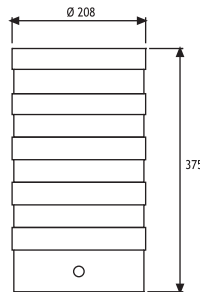

METAL HALIDE