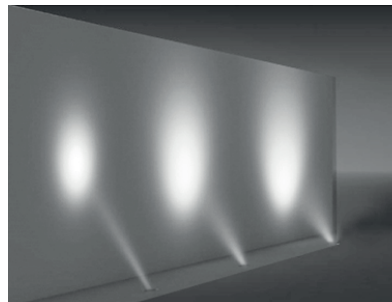

ASSOS 6 RECESSED WALK OVER FIXTURES

Class I IP67 IK10

Available in any of these RAL colors

7004	7016	9005	9016	6002	1015

EMFA's Assos 6 Alum series is specially designed to light trees and bushes where drive over is not required. The fixture can be equipped with metal halide, halogen or fluorescent lamps. The fixture is made of die cast aluminium and allows for allows for IP67 and IK10. The fixture comes with a polyamide recessing tube for easy mounting in the ground or concrete. A louvre can be ordered separately to reduce the glare of the lamps. An anti-slip glass is available upon request.

Cover

Die cast aluminium

Body

Die cast aluminium or aluminium profile with die cast aluminium bottom and connection box.

Gaskets

Silicone

Diffusers

15 mm Tempered Glass (Aluminium Cover)

Screws

316L Stainless steel

Glands

2 x PG 13.5

Recessing Tube

Polyamide 6