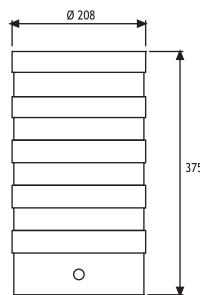

METAL HALIDE