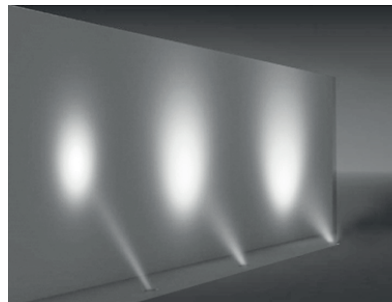

ASSOS 6 RECESSED WALK OVER FIXTURES

Class I IP67 IK10

EMFA's Assos 6 Alum series is specially designed to light trees and bushes where drive over is not required. The fixture can be equipped with metal halide, halogen or fluorescent lamps. The fixture is made of die cast aluminium and allows for allows for IP67 and IK10. The fixture comes with a polyamide recessing tube for easy mounting in the ground or concrete. A louvre can be ordered separately to reduce the glare of the lamps. An anti-slip glass is available upon request.

Cover

Die cast aluminium

Body

Die cast aluminium or aluminium profile with die cast aluminium bottom and connection box.

Gaskets

Silicone

Diffusers

15 mm Tempered Glass (Aluminium Cover)

Screws

316L Stainless steel

Glands

2 x PG 13.5

Recessing Tube

Polyamide 6