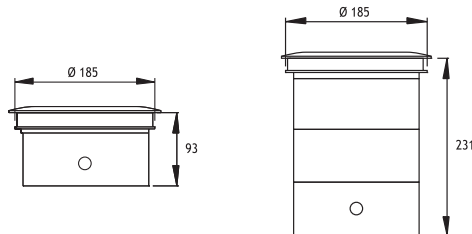

ASSOS 6 RECESSED WALK OVER FIXTURES

Class I IP67 IK10

Available in any of these RAL colors

7004	7016	9005	9016	6002	1015

EMFA's Assos 6 Alum series is specially designed to light trees and bushes where drive over is not required. The fixture can be equipped with metal halide, halogen or fluorescent lamps. The fixture is made of die cast aluminium and allows for allows for IP67 and IK10. The fixture comes with a polyamide recessing tube for easy mounting in the ground or concrete. A louvre can be ordered separately to reduce the glare of the lamps. An anti-slip glass is available upon request.

Cover

Die cast aluminium

Body

Die cast aluminium or aluminium profile with die cast aluminium bottom and connection box.

Gaskets

Silicone

Diffusers

15 mm Tempered Glass (Aluminium Cover)

Screws

316L Stainless steel

Glands

2 x PG 13.5

Recessing Tube

Polyamide 6

Accessories:

Louvre

To avoid glare.

Can be applied to all lamp types except Halogen PAR 30 and 38

Code No 955105

Caution:

The louvre and filter cannot be applied to the standard fixture. These options should be mentioned when ordering.

Square Version:

All fixtures are available with a square cover with dimensions 200 x 200 mm. Please indicate square version when ordering.

HALOGEN PAR 16 35W / 50W (24° or 60°) Code No

Lampholder : Gu 5.3 Fixed or Adjustable ± 30° Alum. 211181

Reflector : -

Diffuser : Clear Glass

Temp : 35W - 67°C
50W - 80°C