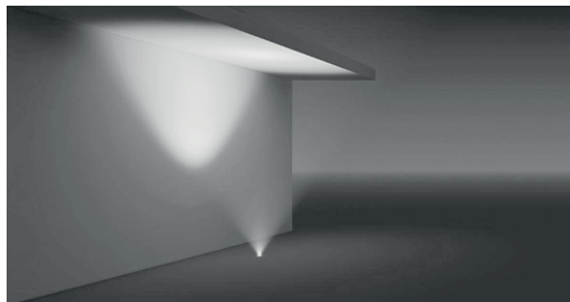

ASSOS 6 RECESSED WALK OVER FIXTURES

Class I IP67 IK10

Available in any of these RAL colors

7004	7016	9005	9016	6002	1015

EMFA's Assos 6 Alum series is specially designed to light trees and bushes where drive over is not required. The fixture can be equipped with metal halide, halogen or fluorescent lamps. The fixture is made of die cast aluminium and allows for allows for IP67 and IK10. The fixture comes with a polyamide recessing tube for easy mounting in the ground or concrete. A louvre can be ordered separately to reduce the glare of the lamps. An anti-slip glass is available upon request.

Cover

Die cast aluminium

Body

Die cast aluminium or aluminium profile with die cast aluminium bottom and connection box.

Gaskets

Silicone

Diffusers

15 mm Tempered Glass (Aluminium Cover)

Screws

316L Stainless steel

Glands

2 x PG 13.5

Recessing Tube

Polyamide 6

Accessories:

Louvre

To avoid glare.

Can be applied to all lamp types except Halogen PAR 30 and 38

Code No 955105

Caution:

The louvre and filter cannot be applied to the standard fixture. These options should be mentioned when ordering.

Square Version:

All fixtures are available with a square cover with dimensions 200 x 200 mm. Please indicate square version when ordering.

HALOGEN PAR 16 35W / 50W (24° or 60°) Code No

Lampholder : Gu 5.3 Fixed or Adjustable ± 30° Alum. 211181

Reflector : -

Diffuser : Clear Glass

Temp : 35W - 67°C
50W - 80°C