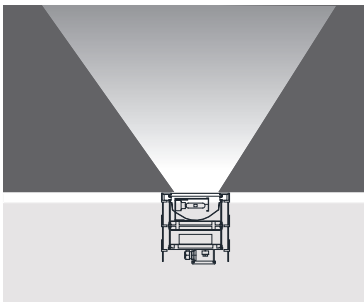

ASSOS 6 RECESSED WALK OVER FIXTURES

Class I IP67 IK10

Available in any of these RAL colors

7004	7016	9005	9016	6002	1015

EMFA's Assos 6 Alum series is specially designed to light trees and bushes where drive over is not required. The fixture can be equipped with metal halide, halogen or fluorescent lamps. The fixture is made of die cast aluminium and allows for allows for IP67 and IK10. The fixture comes with a polyamide recessing tube for easy mounting in the ground or concrete. A louvre can be ordered separately to reduce the glare of the lamps. An anti-slip glass is available upon request.

Cover

Die cast aluminium

Body

Die cast aluminium or aluminium profile with die cast aluminium bottom and connection box.

Gaskets

Silicone

Diffusers

15 mm Tempered Glass (Aluminium Cover)

Screws

316L Stainless steel

Glands

2 x PG 13.5

Recessing Tube

Polyamide 6

Accessories:

Louvre

To avoid glare.

Can be applied to all lamp types except Halogen PAR 30 and 38

Code No 955105

Caution:

The louvre and filter cannot be applied to the standard fixture. These options should be mentioned when ordering.

Square Version:

All fixtures are available with a square cover with dimensions 200 x 200 mm. Please indicate square version when ordering.

HALOGEN PAR 16 35W / 50W (24° or 60°) Code No

Lampholder : Gu 5.3 Fixed or Adjustable ± 30° Alum. 211181

Reflector : -

Diffuser : Clear Glass

Temp : 35W - 67°C
50W - 80°C