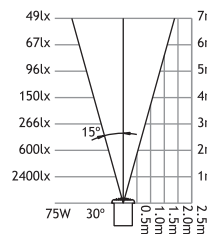

ASSOS 6 RECESSED WALK OVER FIXTURES

Class I IP67 IK10

Available in any of these RAL colors

7004	7016	9005	9016	6002	1015

EMFA's Assos 6 Alum series is specially designed to light trees and bushes where drive over is not required. The fixture can be equipped with metal halide, halogen or fluorescent lamps. The fixture is made of die cast aluminium and allows for allows for IP67 and IK10. The fixture comes with a polyamide recessing tube for easy mounting in the ground or concrete. A louvre can be ordered separately to reduce the glare of the lamps. An anti-slip glass is available upon request.

Cover

Die cast aluminium

Body

Die cast aluminium or aluminium profile with die cast aluminium bottom and connection box.

Gaskets

Silicone

Diffusers

15 mm Tempered Glass (Aluminium Cover)

Screws

316L Stainless steel

Glands

2 x PG 13.5

Recessing Tube

Polyamide 6