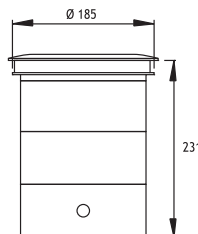

ASSOS 6 RECESSED WALK OVER FIXTURES

Class I IP67 IK10

Available in any of these RAL colors

7004	7016	9005	9016	6002	1015

EMFA's Assos 6 Alum series is specially designed to light trees and bushes where drive over is not required. The fixture can be equipped with metal halide, halogen or fluorescent lamps. The fixture is made of die cast aluminium and allows for allows for IP67 and IK10. The fixture comes with a polyamide recessing tube for easy mounting in the ground or concrete. A louvre can be ordered separately to reduce the glare of the lamps. An anti-slip glass is available upon request.

Cover

Die cast aluminium

Body

Die cast aluminium or aluminium profile with die cast aluminium bottom and connection box.

Gaskets

Silicone

Diffusers

15 mm Tempered Glass (Aluminium Cover)

Screws

316L Stainless steel

Glands

2 x PG 13.5

Recessing Tube

Polyamide 6