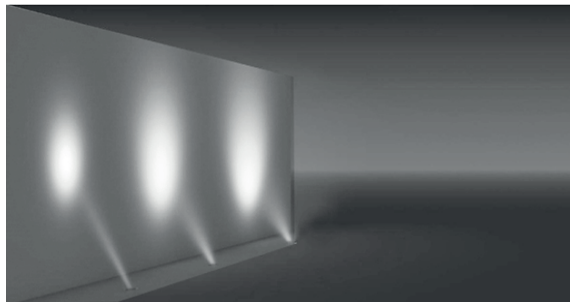

ASSOS 6 RECESSED WALK OVER FIXTURES

Class I IP67 IK10

Available in any of these RAL colors

7004	7016	9005	9016	6002	1015

EMFA's Assos 6 Alum series is specially designed to light trees and bushes where drive over is not required. The fixture can be equipped with metal halide, halogen or fluorescent lamps. The fixture is made of die cast aluminium and allows for allows for IP67 and IK10. The fixture comes with a polyamide recessing tube for easy mounting in the ground or concrete. A louvre can be ordered separately to reduce the glare of the lamps. An anti-slip glass is available upon request.

Cover

Die cast aluminium

Body

Die cast aluminium or aluminium profile with die cast aluminium bottom and connection box.

Gaskets

Silicone

Diffusers

15 mm Tempered Glass (Aluminium Cover)

Screws

316L Stainless steel

Glands

2 x PG 13.5

Recessing Tube

Polyamide 6

Accessories:

Louvre

To avoid glare.

Can be applied to all lamp types except Halogen PAR 30 and 38

Code No 955105

Caution:

The louvre and filter cannot be applied to the standard fixture. These options should be mentioned when ordering.

Square Version:

All fixtures are available with a square cover with dimensions 200 x 200 mm. Please indicate square version when ordering.

HALOGEN PAR 38 100W 30°

Code No

Lampholder : E27 Loose

Alum. 211141

Reflector : -

Diffuser : Clear Glass

Temp : 197°C