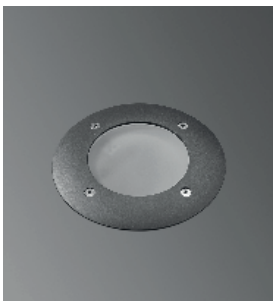

ASSOS 6 RECESSED WALK OVER FIXTURES

Class I IP67 IK10

Available in any of these RAL colors

7004	7016	9005	9016	6002	1015
------	------	------	------	------	------

EMFA's Assos 6 Alum series is specially designed to light trees and bushes where drive over is not required. The fixture can be equipped with metal halide, halogen or fluorescent lamps. The fixture is made of die cast aluminium and allows for allows for IP67 and IK10. The fixture comes with a polyamide recessing tube for easy mounting in the ground or concrete. A louvre can be ordered separately to reduce the glare of the lamps. An anti-slip glass is available upon request.

Cover

Die cast aluminium

Body

Die cast aluminium or aluminium profile with die cast aluminium bottom and connection box.

Gaskets

Silicone

Diffusers

15 mm Tempered Glass (Aluminium Cover)

Screws

316L Stainless steel

Glands

2 x PG 13.5

Recessing Tube

Polyamide 6

Accessories:

Louvre

Square Version:

All fixtures are available with a square cover with dimensions 200 x 200 mm. Please indicate square version when ordering.

HALOGEN PAR 38 100W 30°

Code No

Lampholder : E27 Loose

Alum. 211141