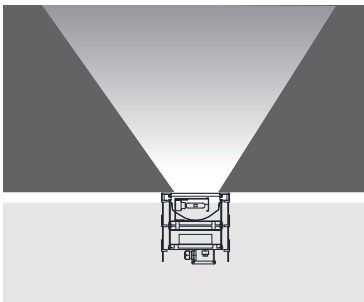

ASSOS 6 RECESSED WALK OVER FIXTURES

Class I IP67 IK10

Available in any of these RAL colors

7004	7016	9005	9016	6002	1015

EMFA's Assos 6 Alum series is specially designed to light trees and bushes where drive over is not required. The fixture can be equipped with metal halide, halogen or fluorescent lamps. The fixture is made of die cast aluminium and allows for allows for IP67 and IK10. The fixture comes with a polyamide recessing tube for easy mounting in the ground or concrete. A louvre can be ordered separately to reduce the glare of the lamps. An anti-slip glass is available upon request.

Cover

Die cast aluminium

Body

Die cast aluminium or aluminium profile with die cast aluminium bottom and connection box.

Gaskets

Silicone

Diffusers

15 mm Tempered Glass (Aluminium Cover)

Screws

316L Stainless steel

Glands

2 x PG 13.5

Recessing Tube

Polyamide 6

Accessories:

Louvre

To avoid glare.

Can be applied to all lamp types except Halogen PAR 30 and 38

Code No 955105

Caution:

The louvre and filter cannot be applied to the standard fixture. These options should be mentioned when ordering.

Square Version:

All fixtures are available with a square cover with dimensions 200 x 200 mm. Please indicate square version when ordering.

HALOGEN PAR 38 100W 30°

Code No

Lampholder : E27 Loose

Alum. 211141

Reflector : -

Diffuser : Clear Glass

Temp : 197°C