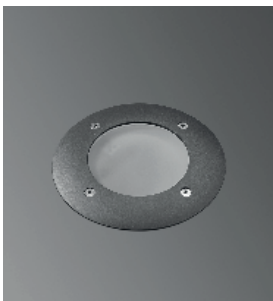

ASSOS 6 RECESSED WALK OVER FIXTURES

Class I IP67 IK10

Available in any of these RAL colors

7004	7016	9005	9016	6002	1015

EMFA's Assos 6 Alum series is specially designed to light trees and bushes where drive over is not required. The fixture can be equipped with metal halide, halogen or fluorescent lamps. The fixture is made of die cast aluminium and allows for allows for IP67 and IK10. The fixture comes with a polyamide recessing tube for easy mounting in the ground or concrete. A louvre can be ordered separately to reduce the glare of the lamps. An anti-slip glass is available upon request.

Cover

Die cast aluminium

Body

Die cast aluminium or aluminium profile with die cast aluminium bottom and connection box.

Gaskets

Silicone

Diffusers

15 mm Tempered Glass (Aluminium Cover)

Screws

316L Stainless steel

Glands

2 x PG 13.5

Recessing Tube

Polyamide 6

Accessories:

Louvre

To avoid glare. Can be applied to all lamp types except Halogen PAR 30 and 38

Code No 955105

Caution:

The louvre and filter cannot be applied to the standard fixture. These options should be mentioned when ordering.

Square Version:

All fixtures are available with a square cover with dimensions 200 x 200 mm. Please indicate square version when ordering.

HALOGEN PAR 30 75W

Code No

Lampholder : E27 fixed

Alum. 211131

Reflector : -

Diffuser : Clear Glass

Temp : 129°C