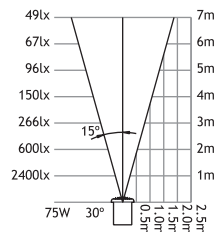

ASSOS 6 RECESSED WALK OVER FIXTURES

Class I IP67 IK10

Available in any of these RAL colors

7004	7016	9005	9016	6002	1015

EMFA's Assos 6 Alum series is specially designed to light trees and bushes where drive over is not required. The fixture can be equipped with metal halide, halogen or fluorescent lamps. The fixture is made of die cast aluminium and allows for allows for IP67 and IK10. The fixture comes with a polyamide recessing tube for easy mounting in the ground or concrete. A louvre can be ordered separately to reduce the glare of the lamps. An anti-slip glass is available upon request.

Cover

Die cast aluminium

Body

Die cast aluminium or aluminium profile with die cast aluminium bottom and connection box.

Gaskets

Silicone

Diffusers

15 mm Tempered Glass (Aluminium Cover)

Screws

316L Stainless steel

Glands

2 x PG 13.5

Recessing Tube

Polyamide 6