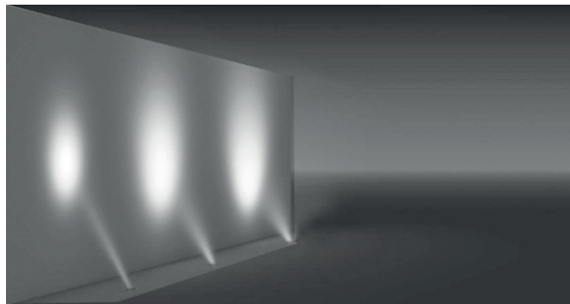

ASSOS 6 RECESSED WALK OVER FIXTURES

Class I IP67 IK10

Available in any of these RAL colors

7004	7016	9005	9016	6002	1015

EMFA's Assos 6 Alum series is specially designed to light trees and bushes where drive over is not required. The fixture can be equipped with metal halide, halogen or fluorescent lamps. The fixture is made of die cast aluminium and allows for allows for IP67 and IK10. The fixture comes with a polyamide recessing tube for easy mounting in the ground or concrete. A louvre can be ordered separately to reduce the glare of the lamps. An anti-slip glass is available upon request.

Cover

Die cast aluminium

Body

Die cast aluminium or aluminium profile with die cast aluminium bottom and connection box.

Gaskets

Silicone

Diffusers

15 mm Tempered Glass (Aluminium Cover)

Screws

316L Stainless steel

Glands

2 x PG 13.5

Recessing Tube

Polyamide 6

Accessories:

Louvre

To avoid glare. Can be applied to all lamp types except Halogen PAR 30 and 38

Code No 955105

Caution:

The louvre and filter cannot be applied to the standard fixture. These options should be mentioned when ordering.

Square Version:

All fixtures are available with a square cover with dimensions 200 x 200 mm. Please indicate square version when ordering.

HALOGEN PAR 30 75W

Code No

Lampholder : E27 fixed

Alum. 211131

Reflector : -

Diffuser : Clear Glass

Temp : 129°C