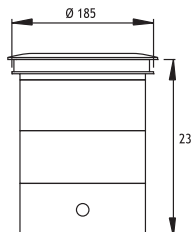

ASSOS 6 RECESSED WALK OVER FIXTURES

Class I IP67 IK10

Available in any of these RAL colors

7004	7016	9005	9016	6002	1015

EMFA's Assos 6 Alum series is specially designed to light trees and bushes where drive over is not required. The fixture can be equipped with metal halide, halogen or fluorescent lamps. The fixture is made of die cast aluminium and allows for allows for IP67 and IK10. The fixture comes with a polyamide recessing tube for easy mounting in the ground or concrete. A louvre can be ordered separately to reduce the glare of the lamps. An anti-slip glass is available upon request.

Cover

Die cast aluminium

Body

Die cast aluminium or aluminium profile with die cast aluminium bottom and connection box.

Gaskets

Silicone

Diffusers

15 mm Tempered Glass (Aluminium Cover)

Screws

316L Stainless steel

Glands

2 x PG 13.5

Recessing Tube

Polyamide 6