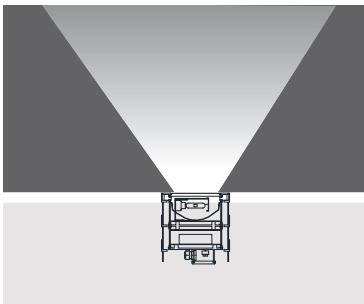

ASSOS 6 RECESSED WALK OVER FIXTURES

Class I IP67 IK10

Available in any of these RAL colors

7004	7016	9005	9016	6002	1015

EMFA's Assos 6 Alum series is specially designed to light trees and bushes where drive over is not required. The fixture can be equipped with metal halide, halogen or fluorescent lamps. The fixture is made of die cast aluminium and allows for allows for IP67 and IK10. The fixture comes with a polyamide recessing tube for easy mounting in the ground or concrete. A louvre can be ordered separately to reduce the glare of the lamps. An anti-slip glass is available upon request.

Cover

Die cast aluminium

Body

Die cast aluminium or aluminium profile with die cast aluminium bottom and connection box.

Gaskets

Silicone

Diffusers

15 mm Tempered Glass (Aluminium Cover)

Screws

316L Stainless steel

Glands

2 x PG 13.5

Recessing Tube

Polyamide 6

Accessories:

Louvre

To avoid glare. Can be applied to all lamp types except Halogen PAR 30 and 38

Code No 955105

Caution:

The louvre and filter cannot be applied to the standard fixture. These options should be mentioned when ordering.

Square Version:

All fixtures are available with a square cover with dimensions 200 x 200 mm. Please indicate square version when ordering.

HALOGEN PAR 30 75W

Code No

Lampholder : E27 fixed

Alum. 211131

Reflector : -

Diffuser : Clear Glass

Temp : 129°C