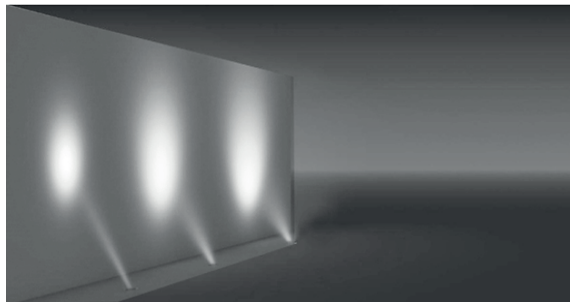

ASSOS 6 RECESSED WALK OVER FIXTURES

Class I IP67 IK10

Available in any of these RAL colors

7004	7016	9005	9016	6002	1015

EMFA's Assos 6 Alum series is specially designed to light trees and bushes where drive over is not required. The fixture can be equipped with metal halide, halogen or fluorescent lamps. The fixture is made of die cast aluminium and allows for allows for IP67 and IK10. The fixture comes with a polyamide recessing tube for easy mounting in the ground or concrete. A louvre can be ordered separately to reduce the glare of the lamps. An anti-slip glass is available upon request.

Cover

Die cast aluminium

Body

Die cast aluminium or aluminium profile with die cast aluminium bottom and connection box.

Gaskets

Silicone

Diffusers

15 mm Tempered Glass (Aluminium Cover)

Screws

316L Stainless steel

Glands

2 x PG 13.5

Recessing Tube

Polyamide 6

Accessories:

Louvre

To avoid glare. Can be applied to all lamp types except Halogen PAR 30 and 38

Code No 955105

Caution:

The louvre and filter cannot be applied to the standard fixture. These options should be mentioned when ordering.

Square Version:

All fixtures are available with a square cover with dimensions 200 x 200 mm. Please indicate square version when ordering.

INCANDESCENT 60 / 100W

Code No

Lampholder : E27 fixed

Alum. 211111

Reflector : 80°C

Diffuser : Frosted Glass

Temp : 60W - 117°C

100W - 170°C