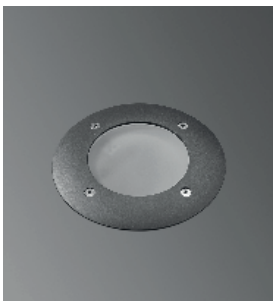

ASSOS 6 RECESSED WALK OVER FIXTURES

Class I IP67 IK10

Available in any of these RAL colors

7004	7016	9005	9016	6002	1015
------	------	------	------	------	------

EMFA's Assos 6 Alum series is specially designed to light trees and bushes where drive over is not required. The fixture can be equipped with metal halide, halogen or fluorescent lamps. The fixture is made of die cast aluminium and allows for allows for IP67 and IK10. The fixture comes with a polyamide recessing tube for easy mounting in the ground or concrete. A louvre can be ordered separately to reduce the glare of the lamps. An anti-slip glass is available upon request.

Cover

Die cast aluminium

Body

Die cast aluminium or aluminium profile with die cast aluminium bottom and connection box.

Gaskets

Silicone

Diffusers

15 mm Tempered Glass (Aluminium Cover)

Screws

316L Stainless steel

Glands

2 x PG 13.5

Recessing Tube

Polyamide 6

Accessories:

Louvre

To avoid glare. Can be applied to all lamp types except Halogen PAR 30 and 38

Code No 955105

Caution:

The louvre and filter cannot be applied to the standard fixture. These options should be mentioned when ordering.