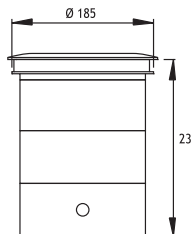

ASSOS 6 RECESSED WALK OVER FIXTURES

Class I IP67 IK10

Available in any of these RAL colors

7004	7016	9005	9016	6002	1015

EMFA's Assos 6 Alum series is specially designed to light trees and bushes where drive over is not required. The fixture can be equipped with metal halide, halogen or fluorescent lamps. The fixture is made of die cast aluminium and allows for allows for IP67 and IK10. The fixture comes with a polyamide recessing tube for easy mounting in the ground or concrete. A louvre can be ordered separately to reduce the glare of the lamps. An anti-slip glass is available upon request.

Cover

Die cast aluminium

Body

Die cast aluminium or aluminium profile with die cast aluminium bottom and connection box.

Gaskets

Silicone

Diffusers

15 mm Tempered Glass (Aluminium Cover)

Screws

316L Stainless steel

Glands

2 x PG 13.5

Recessing Tube

Polyamide 6