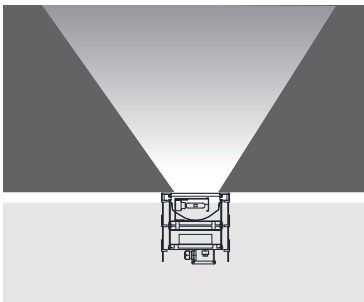

ASSOS 6 RECESSED WALK OVER FIXTURES

Class I IP67 IK10

Available in any of these RAL colors

7004	7016	9005	9016	6002	1015

EMFA's Assos 6 Alum series is specially designed to light trees and bushes where drive over is not required. The fixture can be equipped with metal halide, halogen or fluorescent lamps. The fixture is made of die cast aluminium and allows for allows for IP67 and IK10. The fixture comes with a polyamide recessing tube for easy mounting in the ground or concrete. A louvre can be ordered separately to reduce the glare of the lamps. An anti-slip glass is available upon request.

Cover

Die cast aluminium

Body

Die cast aluminium or aluminium profile with die cast aluminium bottom and connection box.

Gaskets

Silicone

Diffusers

15 mm Tempered Glass (Aluminium Cover)

Screws

316L Stainless steel

Glands

2 x PG 13.5

Recessing Tube

Polyamide 6

Accessories:

Louvre

To avoid glare. Can be applied to all lamp types except Halogen PAR 30 and 38

Code No 955105

Caution:

The louvre and filter cannot be applied to the standard fixture. These options should be mentioned when ordering.

Square Version:

All fixtures are available with a square cover with dimensions 200 x 200 mm. Please indicate square version when ordering.

INCANDESCENT 60 / 100W

Code No

Lampholder : E27 fixed

Alum. 211111

Reflector : 80°C

Diffuser : Frosted Glass

Temp : 60W - 117°C

100W - 170°C