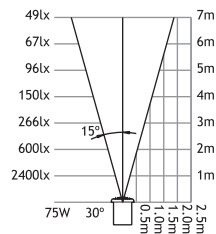

ASSOS 6 RECESSED WALK OVER FIXTURES

Class I IP67 IK10

Available in any of these RAL colors

7004	7016	9005	9016	6002	1015

EMFA's Assos 6 Alum series is specially designed to light trees and bushes where drive over is not required. The fixture can be equipped with metal halide, halogen or fluorescent lamps. The fixture is made of die cast aluminium and allows for allows for IP67 and IK10. The fixture comes with a polyamide recessing tube for easy mounting in the ground or concrete. A louvre can be ordered separately to reduce the glare of the lamps. An anti-slip glass is available upon request.

Cover

Die cast aluminium

Body

Die cast aluminium or aluminium profile with die cast aluminium bottom and connection box.

Gaskets

Silicone

Diffusers

15 mm Tempered Glass (Aluminium Cover)

Screws

316L Stainless steel

Glands

2 x PG 13.5

Recessing Tube

Polyamide 6