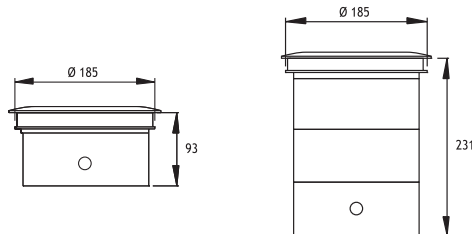

ASSOS 6 RECESSED WALK OVER FIXTURES

Class I IP67 IK10

Available in any of these RAL colors

7004	7016	9005	9016	6002	1015

EMFA's Assos 6 Alum series is specially designed to light trees and bushes where drive over is not required. The fixture can be equipped with metal halide, halogen or fluorescent lamps. The fixture is made of die cast aluminium and allows for allows for IP67 and IK10. The fixture comes with a polyamide recessing tube for easy mounting in the ground or concrete. A louvre can be ordered separately to reduce the glare of the lamps. An anti-slip glass is available upon request.

Cover

Die cast aluminium

Body

Die cast aluminium or aluminium profile with die cast aluminium bottom and connection box.

Gaskets

Silicone

Diffusers

15 mm Tempered Glass (Aluminium Cover)

Screws

316L Stainless steel

Glands

2 x PG 13.5

Recessing Tube

Polyamide 6

Accessories:

Louvre

To avoid glare.

Can be applied to all lamp types except Halogen PAR 30 and 38

Code No 955105

Caution:

The louvre and filter cannot be applied to the standard fixture. These options should be mentioned when ordering.

Square Version:

All fixtures are available with a square cover with dimensions 200 x 200 mm. Please indicate square version when ordering.

HALOGEN LINEAR 60W

Code No

Lampholder : R7s fixed

Alum.

211101

Reflector : 50°C

Diffuser : Frosted Glass

Temp : 100°C