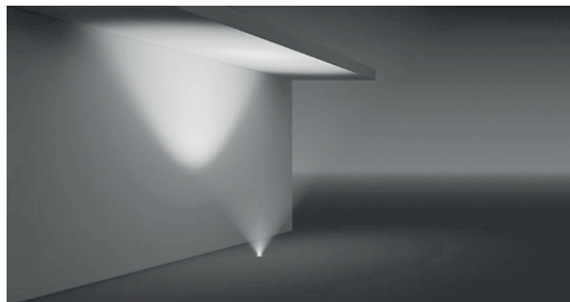

ASSOS 6 RECESSED WALK OVER FIXTURES

Class I IP67 IK10

Available in any of these RAL colors

7004	7016	9005	9016	6002	1015

EMFA's Assos 6 Alum series is specially designed to light trees and bushes where drive over is not required. The fixture can be equipped with metal halide, halogen or fluorescent lamps. The fixture is made of die cast aluminium and allows for allows for IP67 and IK10. The fixture comes with a polyamide recessing tube for easy mounting in the ground or concrete. A louvre can be ordered separately to reduce the glare of the lamps. An anti-slip glass is available upon request.

Cover

Die cast aluminium

Body

Die cast aluminium or aluminium profile with die cast aluminium bottom and connection box.

Gaskets

Silicone

Diffusers

15 mm Tempered Glass (Aluminium Cover)

Screws

316L Stainless steel

Glands

2 x PG 13.5

Recessing Tube

Polyamide 6

Accessories:

Louvre

To avoid glare.

Can be applied to all lamp types except Halogen PAR 30 and 38

Code No 955105

Caution:

The louvre and filter cannot be applied to the standard fixture. These options should be mentioned when ordering.

Square Version:

All fixtures are available with a square cover with dimensions 200 x 200 mm. Please indicate square version when ordering.

HALOGEN LINEAR 60W

Code No

Lampholder : R7s fixed

Alum.

211101

Reflector : 50°C

Diffuser : Frosted Glass

Temp : 100°C