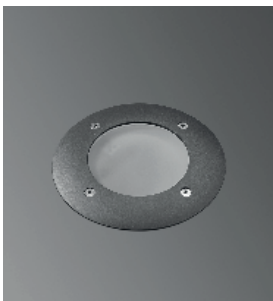

ASSOS 6 RECESSED WALK OVER FIXTURES

Class I IP67 IK10

Available in any of these RAL colors

7004	7016	9005	9016	6002	1015
------	------	------	------	------	------

EMFA's Assos 6 Alum series is specially designed to light trees and bushes where drive over is not required. The fixture can be equipped with metal halide, halogen or fluorescent lamps. The fixture is made of die cast aluminium and allows for allows for IP67 and IK10. The fixture comes with a polyamide recessing tube for easy mounting in the ground or concrete. A louvre can be ordered separately to reduce the glare of the lamps. An anti-slip glass is available upon request.

Cover

Die cast aluminium

Body

Die cast aluminium or aluminium profile with die cast aluminium bottom and connection box.

Gaskets

Silicone

Diffusers

15 mm Tempered Glass (Aluminium Cover)

Screws

316L Stainless steel

Glands

2 x PG 13.5

Recessing Tube

Polyamide 6

Accessories:

Louvre

Square Version:

All fixtures are available with a square cover with dimensions 200 x 200 mm. Please indicate square version when ordering.

HALOGEN LINEAR 60W

Code No

Lampholder : R7s fixed

Alum.

211101

Reflector : 50°C