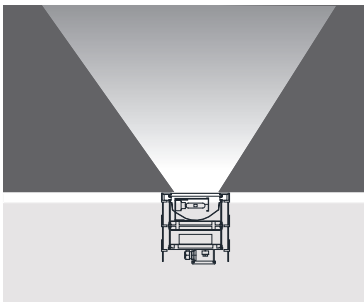

ASSOS 6 RECESSED WALK OVER FIXTURES

Class I IP67 IK10

Available in any of these RAL colors

7004	7016	9005	9016	6002	1015

EMFA's Assos 6 Alum series is specially designed to light trees and bushes where drive over is not required. The fixture can be equipped with metal halide, halogen or fluorescent lamps. The fixture is made of die cast aluminium and allows for allows for IP67 and IK10. The fixture comes with a polyamide recessing tube for easy mounting in the ground or concrete. A louvre can be ordered separately to reduce the glare of the lamps. An anti-slip glass is available upon request.

Cover

Die cast aluminium

Body

Die cast aluminium or aluminium profile with die cast aluminium bottom and connection box.

Gaskets

Silicone

Diffusers

15 mm Tempered Glass (Aluminium Cover)

Screws

316L Stainless steel

Glands

2 x PG 13.5

Recessing Tube

Polyamide 6

Accessories:

Louvre

To avoid glare.

Can be applied to all lamp types except Halogen PAR 30 and 38

Code No 955105

Caution:

The louvre and filter cannot be applied to the standard fixture. These options should be mentioned when ordering.

Square Version:

All fixtures are available with a square cover with dimensions 200 x 200 mm. Please indicate square version when ordering.

HALOGEN LINEAR 60W

Code No

Lampholder : R7s fixed

Alum.

211101

Reflector : 50°C

Diffuser : Frosted Glass

Temp : 100°C