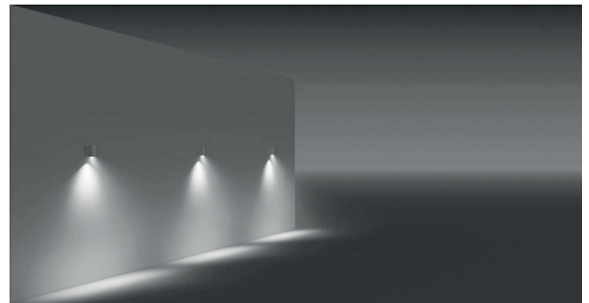

SQUARE LED APPLIQUE

Class I IP65

Available in any of these RAL colors

- **Body**
  Die cast aluminium
- **Paint**
  Electrostatic powder
- **Bracket**
  Die cast aluminium
- **Diffuser**
  Tempered Glass or acrylic
- **Gaskets**
  Silicone
- **Connection**
  IP connection box