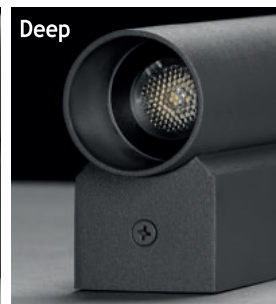

CERAMUS MINI LED APPLIQUES

Class I IP65

Available in any of these RAL colors

Body
Die cast aluminium
Paint
Electrostatic powder
Bracket
Die cast aluminium
Diffuser
Tempered Glass or acrylic
Gaskets
Silicon

Voltage : 240V A.C with integrated driver
(24V AC or DC on request)
Lens : 10°, 25°, 40°
Diffuser : Clear Glass 8 mm (Frosted Glass on request)
Pipe : Length can be adjusted upon request

POWERLED

	6000 K	Total Lighting Output		463013
		1W	3W	
☀️ Cool White	6000 K	102 lm	270 lm	3W