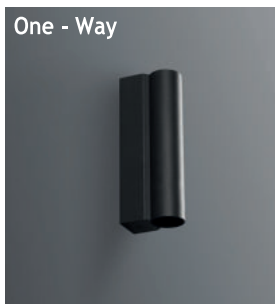

CERAMUS MINI LED APPLIQUES

Class I IP65

Available in any of these RAL colors

Body
Die cast aluminium
Paint
Electrostatic powder
Bracket
Die cast aluminium
Diffuser
Tempered Glass or acrylic
Gaskets
Silicon

Voltage : 240V A.C with integrated driver
(24V AC or DC on request)
Lens : 10°, 25°, 40°
Diffuser : Clear Glass 8 mm (Frosted Glass on request)
Pipe : Length can be adjusted upon request

POWERLED

	6000 K	Total Lighting Output		463013
		1W	3W	
☀️ Cool White	6000 K	102 lm	270 lm	3W