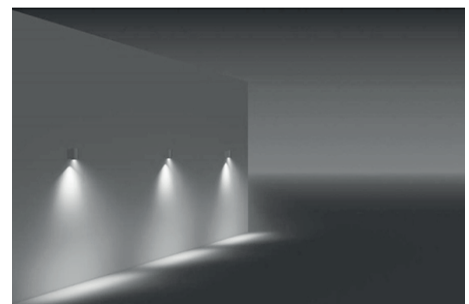

CERAMUS MINI LED APPLIQUES

Class I IP65

Available in any of these RAL colors

Body
Die cast aluminium
Paint
Electrostatic powder
Bracket
Die cast aluminium
Diffuser
Tempered Glass or acrylic
Gaskets
Silicon

Voltage : 240V A.C with integrated driver
(24V AC or DC on request)
Lens : 10°, 25°, 40°
Diffuser : Clear Glass 8 mm (Frosted Glass on request)
Pipe : Length can be adjusted upon request

POWERLED

	6000 K	Total Lighting Output		463013
		1W	3W	
☀️ Cool White	6000 K	102 lm	270 lm	3W