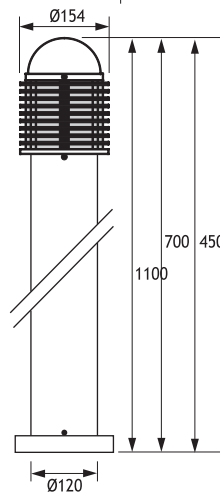

POLARIS 1 ALUMINIUM BOLLARDS

Class I IP43 IK10

Available in any of these RAL colors

7004	7016	9005	9016	6002	1015
------	------	------	------	------	------

- Bottom Base**
Polyamide (black color)
- Outer Grill**
Die cast aluminium
- Pipe**
Extrusion aluminium
- Paint**
Electrostatic powder
- Diffuser**
Polycarbonate or
Glass (incandescent and mercury lamps)
- Anchor**

POLARIS 1 (70 CM)

CODE NO 124201
INCANDESCENT 60W E27

Anchor

Code No 953611

Code Number should be indicated along with bollard code number