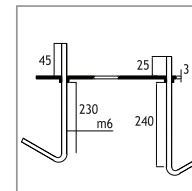

POLARIS 1 ALUMINIUM BOLLARDS

Class I IP43 IK10

Available in any of these RAL colors

7004	7016	9005	9016	6002	1015
------	------	------	------	------	------

- Bottom Base**
Polyamide (black color)
- Outer Grill**
Die cast aluminium
- Pipe**
Extrusion aluminium
- Paint**
Electrostatic powder
- Diffuser**
Polycarbonate or
Glass (incandescent and mercury lamps)
- Anchor**

POLARIS 1 (70 CM)

CODE NO 124201
INCANDESCENT 60W E27

Anchor

Code No 953611

Code Number should be indicated along with bollard code number