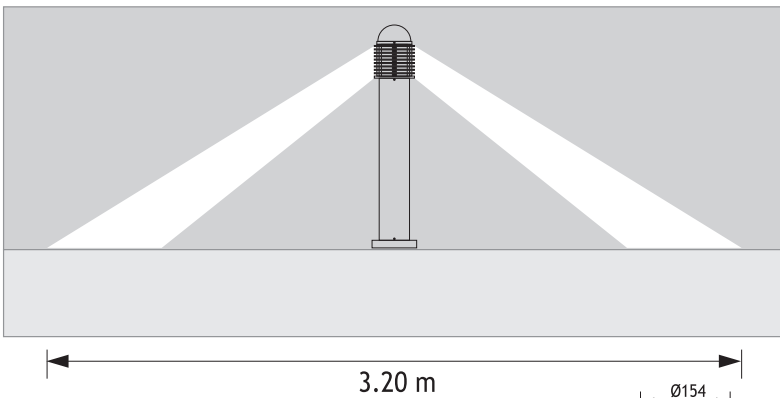

POLARIS 1 ALUMINIUM BOLLARDS

Class I IP43 IK10

Available in any of these RAL colors

7004	7016	9005	9016	6002	1015
------	------	------	------	------	------

- Bottom Base**
Polyamide (black color)
- Outer Grill**
Die cast aluminium
- Pipe**
Extrusion aluminium
- Paint**
Electrostatic powder
- Diffuser**
Polycarbonate or
Glass (incandescent and mercury lamps)
- Anchor**

POLARIS 1 (70 CM)

CODE NO 124201
INCANDESCENT 60W E27

Anchor

Code No 953611

Code Number should be indicated along with bollard code number