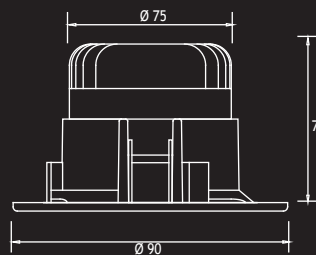

6W - 180 mA

			Total Lumen Output	Code No
☀	Warm White	3000 K	460 lm	528001
☀	Natural White	4000 K	510 lm	528002
☀	Cool White	6000 K	545 lm	528003

8W - 250 mA

			Total Lumen Output	Code No
☀	Warm White	3000 K	520 lm	528011
☀	Natural White	4000 K	560 lm	528012
☀	Cool White	6000 K	644 lm	528013