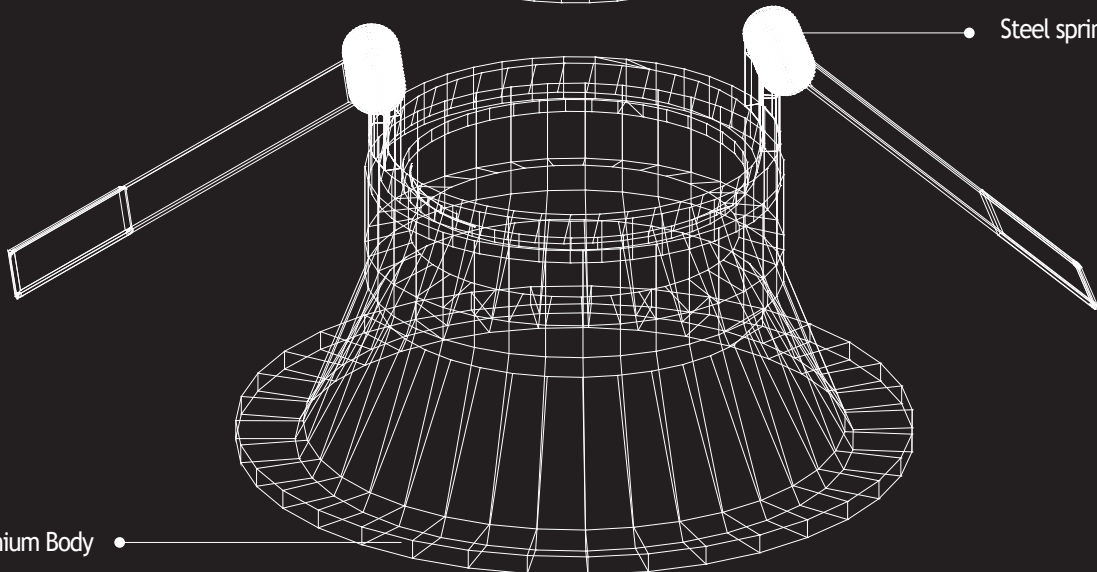

The fixture is deeply recessed into the ceiling to minimize glare. The height of the fixture inside the ceiling is as shallow as possible. The depth is only 75mm .

The maximum wattage for this fixture is 10W. The real lumen output of the fixture after the losses from the lens and the fixture is 700 lm.

CRI	>80
Total Power	6W or 8W
Gear	Electronic LED Driver 240VAC (24VDC on request)
Cable Gland	0.5m potted 3x0.75mm ² H505VV-F
Ambient Temp	Ta < 50 °C

Aluminium heat sink

Led & Holder

Lens

Aluminium ring

Steel springs