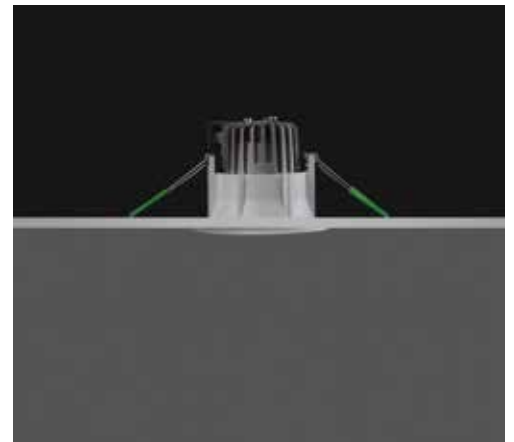

header page

Black
Textured
Ral 9005

Black
Matte
Ral 9005

Anthracite
Textured
Ral 7016

Light Grey
Textured
Ral 7004

White
Textured
Ral 9016

White
Matte
Ral 9016

Ivory
Matte
Ral 1015

Green
Glossy
Ral 6003

IK 08 IP 20