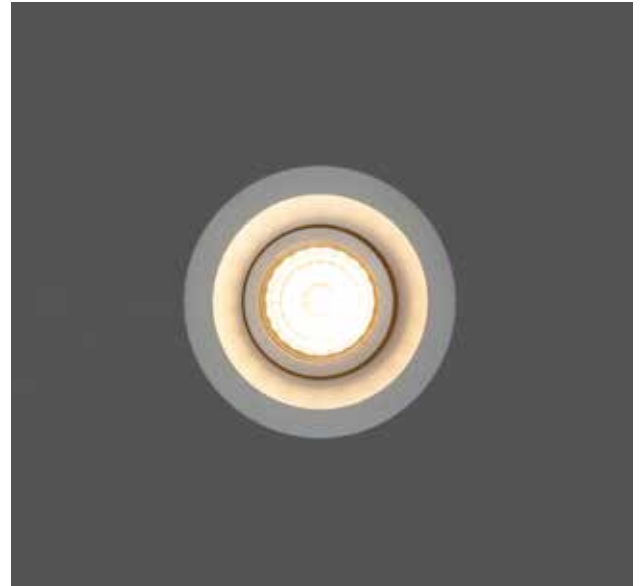

referances

Global & Local

EMFA exports to over 40 countries and has supplied such prestigious projects as:

Zorlu Center
Palmarina
Mall of Istanbul
Spine Tower
Port Alacati Marina
JW Marriot Marquis Hotel
Macau Fire Station
JW Marriot Absheron Hotel
Jeju Global Education City
University of West England
Borders Campus
Presidential Residences
Bath University
Porto Cupecoy Marina
Aviva Arena Stadium
Sheikh Rashid Al Maktoum's Villa
Literature Museum of Azerbaijan
Bademlik Mosque
Four Season's Hotel Bosphorus
Art Academy
Hotel Johann Strauss
Radisson Blue Hotel

Istanbul
Bodrum
Istanbul
Istanbul
Izmir
Dubai
Macau
Baku
Jeju Island
Bristol
Edinburgh
Istanbul
Bath
St. Maarten
Dublin
Seychelles
Baku
Istanbul
Istanbul
Baku
Vienna
Cesme

Sinpaş Altınoran
Sukar Pasha Ottoman Lounge
Watergarden AVM
Papillion Zeugma Hotel
Levent 199
Fenix Restaurant
Uniq AVM
Ford Building
Milas Daphne
Nurol Life
Ela Quality Hotel
Burda41 AVM
Symbol Kocaeli AVM
Cyristal Tower
ADNOC

Ankara
Qatar
Istanbul

Istanbul
Istanbul
Istanbul
Istanbul
Bodrum
Istanbul
Antalya
Kocaeli
Kocaeli
Dubai
Abu Dhabi