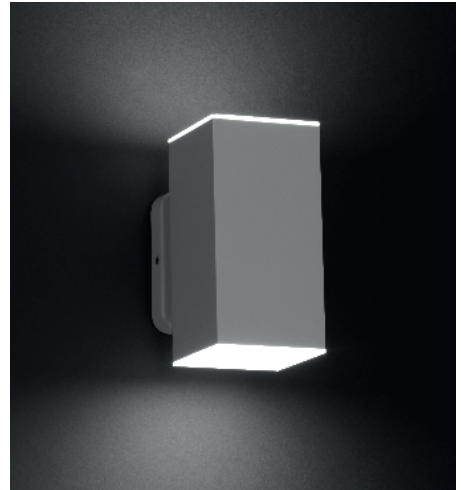

PEDESA SQUARE APPLIQUES

Class I IP55

Available in any of these RAL colors

- Body**
- Aluminium profile
- Paint**
- Electrostatic powder
- Bracket**
- Die cast aluminium
- Diffusers**
- Acrylic
- Gaskets**
- Silicone
- Connection**
- IP connection box

- Voltage** : 240V A.C with integrated driver
(24V AC or DC on request)
- Diffuser** : Acrylic
- Cable** : Potted 5 m 3x0,75 H03 VV-F

ALUMINIUM PEDESA SQUARE APPLIQUE

320 mA (11W) LED

Code No

⌚ Natural White 4000 K