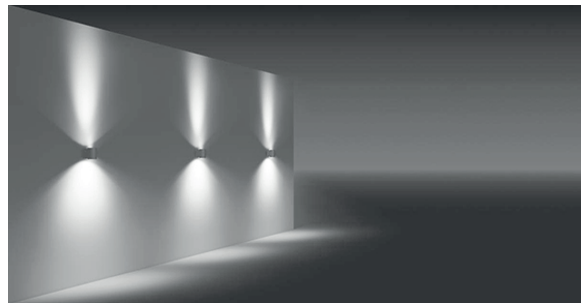

PEDESA SQUARE APPLIQUES

Class I IP55

Available in any of these RAL colors

- Body**
- Aluminium profile
- Paint**
- Electrostatic powder
- Bracket**
- Die cast aluminium
- Diffusers**
- Acrylic
- Gaskets**
- Silicone
- Connection**
- IP connection box

- Voltage** : 240V A.C with integrated driver
(24V AC or DC on request)
- Diffuser** : Acrylic
- Cable** : Potted 5 m 3x0,75 H03 VV-F

ALUMINIUM PEDESA SQUARE APPLIQUE

320 mA (11W) LED

Code No

⌚ Natural White 4000 K