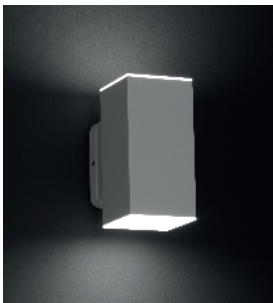

PEDESA SQUARE APPLIQUES

Class I IP55

Available in any of these RAL colors

- Body**
- Aluminium profile
- Paint**
- Electrostatic powder
- Bracket**
- Die cast aluminium
- Diffusers**
- Acrylic
- Gaskets**
- Silicone
- Connection**
- IP connection box

- Voltage** : 240V A.C with integrated driver
(24V AC or DC on request)
- Diffuser** : Acrylic
- Cable** : Potted 5 m 3x0,75 H03 VV-F

ALUMINIUM PEDESA SQUARE APPLIQUE

320 mA (11W) LED

Code No

⌚ Natural White 4000 K