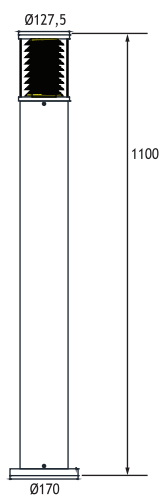

GOREME 1

LED BOLLARDS

Class I IP65 IK10

Available in any of these RAL colors

- Bottom Base**
Polyamide (black color)
- Outer Grill**
Die cast aluminium
- Pipe**
Extrusion aluminium
- Paint**
Electrostatic powder
- Diffuser**
Polycarbonate or
Glass (incandescent and mercury lamps)
- Anchor**

- Voltage** : 240V AC with integrated driver
(24V AC or DC on request)
- Cable** : Potted 5 m 3x0,75 H03 VV-F

GOREME 1 (110 CM)		Total Lighting Output	Code No
4 x 700 mA (24 W) LINEAR LED			
☀ Warm White	3000 K	1900 lm	127211