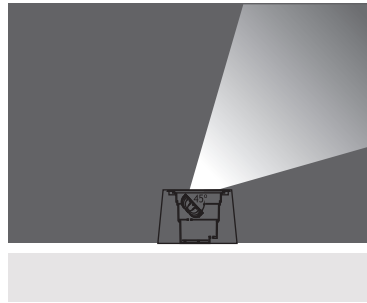

KNIDOS SURFACE MOUNTED FIXTURES

Class I IP67 IK10

The Knidos Surface Mounted Uplighter, completely made of 316L stainless steel is ideal for areas where corrosive agents such as salt water or fertilizers would harm aluminium fixtures. The fixture can be mounted without harm to any surface and therefore is ideal for protected and historical sites where mounting recessed fixtures is not permitted.

Cover

316L Stainless steel

Outer Body

316L Stainless steel

Inner Body

Glass reinforced polyester

Diffusers

12 mm Tempered Glass

Gaskets

Silicone

Screws

316L Stainless Steel

9 x 350 mA (9 W) LED

Voltage : 240V AC with integrated driver
(24V AC or DC on request)

Lens : 10°, 25°, 40°

Diffuser : 12 mm Clear Glass (Frosted Glass on request)