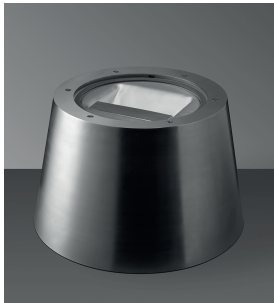

KNIDOS SURFACE MOUNTED FIXTURES

Class I IP67 IK10

The Knidos Surface Mounted Uplighter, completely made of 316L stainless steel is ideal for areas where corrosive agents such as salt water or fertilizers would harm aluminium fixtures. The fixture can be mounted without harm to any surface and therefore is ideal for protected and historical sites where mounting recessed fixtures is not permitted.

Cover

316L Stainless steel

Outer Body

316L Stainless steel

Inner Body

Glass reinforced polyester

Diffusers

12 mm Tempered Glass

Gaskets

Silicone

Screws

316L Stainless Steel

9 x 350 mA (9 W) LED

Voltage : 240V AC with integrated driver
(24V AC or DC on request)

Lens : 10°, 25°, 40°

Diffuser : 12 mm Clear Glass (Frosted Glass on request)