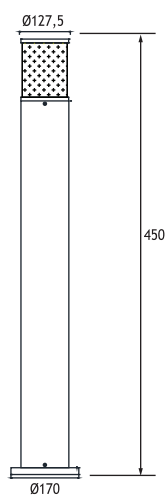

GOREME 2

LED BOLLARDS Class I IP65 IK10

Available in any of these RAL colors

- Bottom Base**
Polyamide (black color)
- Inner Grill**
Polycarbonate
- Pipe**
Extrusion aluminium
- Paint**
Electrostatic powder
- Diffuser**
Polycarbonate
- Anchor**

- Voltage** : 240V AC with integrated driver
(24V AC or DC on request)
- Cable** : Potted 5 m 3x0,75 H03 VV-F

GOREME 2 (45 CM)		Total Lighting Output	Code No
4 x 700 mA (24 W) LINEAR LED			
☾ Natural White	4000 K	2080 lm	127512