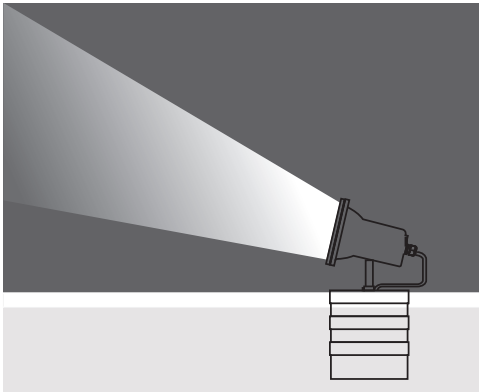

RESPOT 3

SPOT WITH RECESSED GEARBOX Class I IP67 IK10

Available in any
of these RAL colors

- Body**
Die cast aluminium
- Paint**
Electrostatic powder
- Gearbox Cover**
Stainless steel
- Gaskets**
Silicone
- Diffusers**
Tempered Glass

- Lampholder** : G x 8.5
- Reflector** : -
- Diffuser** : Clear Glass

METAL HALIDE CDM-R111 70W Code No
137131

Visor

Code No: 953536