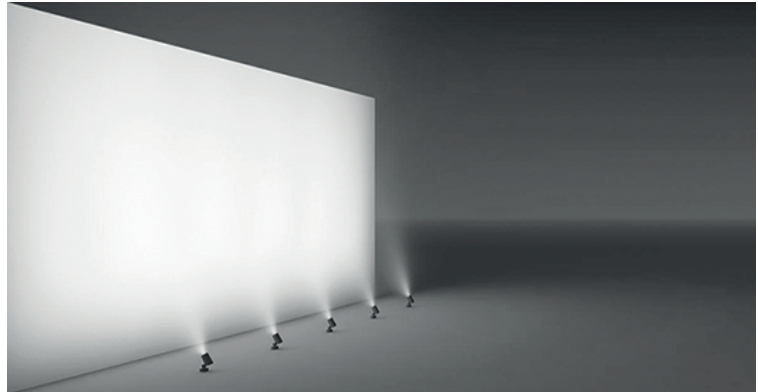

RESPOT 3

SPOT WITH RECESSED GEARBOX Class I IP67 IK10

Available in any
of these RAL colors

- Body**
Die cast aluminium
- Paint**
Electrostatic powder
- Gearbox Cover**
Stainless steel
- Gaskets**
Silicone
- Diffusers**
Tempered Glass

- Lampholder** : G x 8.5
- Reflector** : -
- Diffuser** : Clear Glass

METAL HALIDE CDM-R111 70W Code No
137131

Visor

Code No: 953536