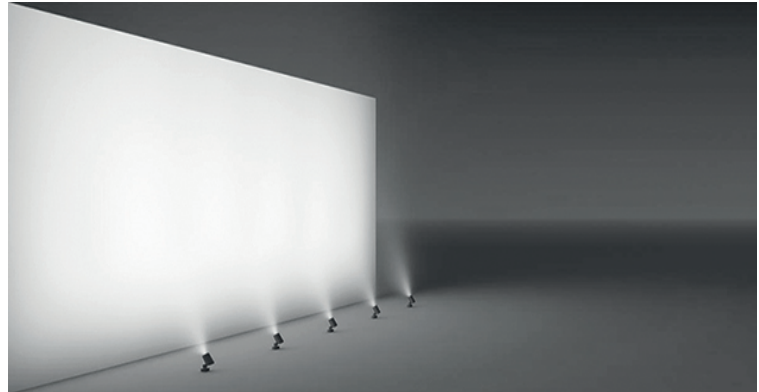

## SPOT WITH RECESSED GEARBOX Class I IP67 IK10

Available in any  
of these RAL colors

- Body**  
Die cast aluminium
- Paint**  
Electrostatic powder
- Gearbox Cover**  
Stainless steel
- Gaskets**  
Silicone
- Diffusers**  
Tempered Glass

- Lampholder** : G12
- Reflector** : 30°, 42°
- Diffuser** : Clear Glass

**METAL HALIDE 70W**

Code No  
137111