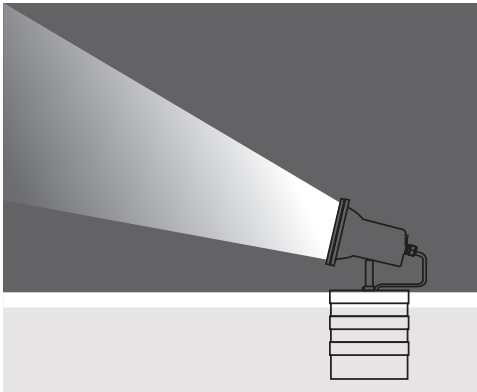

## SPOT WITH RECESSED GEARBOX Class I IP67 IK10

Available in any  
of these RAL colors

- Body**  
Die cast aluminium
- Paint**  
Electrostatic powder
- Gearbox Cover**  
Stainless steel
- Gaskets**  
Silicone
- Diffusers**  
Tempered Glass

- Lampholder** : G12
- Reflector** : 30°, 42°
- Diffuser** : Clear Glass

**METAL HALIDE 70W**

Code No  
137111