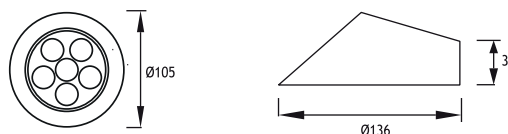

**Screws**

316L Stainless Steel

- Voltage** : 240V AC with integrated driver  
(24V AC or DC on request)
- Lens** : 10°, 25°, 40°
- Diffuser** : Clear Glass 8 mm (Frosted Glass on request)
- Cable** : Potted 5 m 3x0,75 H03 VV-F