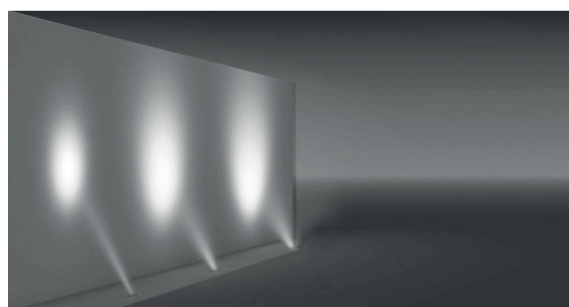

DARA 3 SURFACE MOUNTED FIXTURES

Class I IP65 IK10

Available in any of these RAL colors

The Belkis Surface Mounted Uplighter, completely made of 316L stainless steel is ideal for areas where corrosive agents such as salt water or fertilizers would harm aluminium fixtures. The fixture can be mounted without harm to any surface and therefore is ideal for protected and historical sites where mounting recessed fixtures is not permitted.

Body

Die cast aluminium

Diffusers

4 mm Tempered Glass

Paint

Electrostatic powder

Gaskets

Silicone

Screws

316L Stainless Steel

- **Voltage** : 240V AC with integrated driver
  (24V AC or DC on request)
- **Lens** : 10°, 25°, 40°
- **Diffuser** : Clear Glass 8 mm (Frosted Glass on request)
- **Cable** : Potted 5 m 3x0,75 H03 VV-F