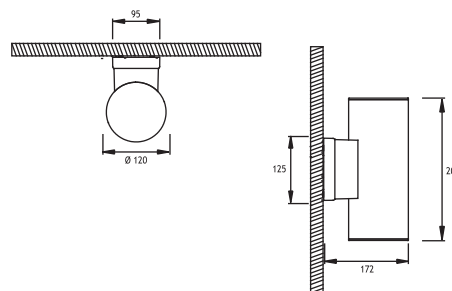

PEDESA ROUND APPLIQUES

Class I IP55

Available in any of these RAL colors

- Body**
- Aluminium profile
- Paint**
- Electrostatic powder
- Bracket**
- Die cast aluminium
- Diffusers**
- Acrylic
- Gaskets**
- Silicone
- Connection**
- IP connection box

- Voltage** : 240V A.C with integrated driver
(24V AC or DC on request)
- Diffuser** : Acrylic
- Cable** : Potted 5 m 3x0,75 H03 VV-F

PEDESA 1 ROUND APPLIQUE

320 mA (11W) LED

Code No

☾ Natural White	4000 K	504002
-----------------	--------	--------