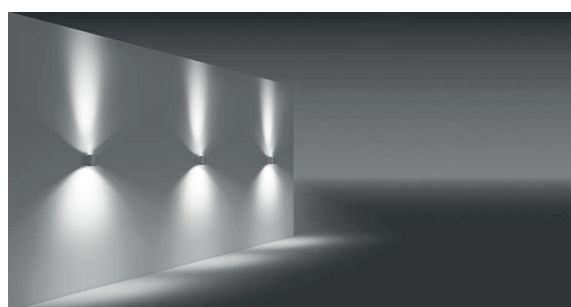

PEDESA ROUND APPLIQUES

Class I IP55

Available in any of these RAL colors

- Body**
- Aluminium profile
- Paint**
- Electrostatic powder
- Bracket**
- Die cast aluminium
- Diffusers**
- Acrylic
- Gaskets**
- Silicone
- Connection**
- IP connection box

- Voltage** : 240V A.C with integrated driver
(24V AC or DC on request)
- Diffuser** : Acrylic
- Cable** : Potted 5 m 3x0,75 H03 VV-F

PEDESA 1 ROUND APPLIQUE

320 mA (11W) LED

Code No

☾ Natural White	4000 K	504002
-----------------	--------	--------