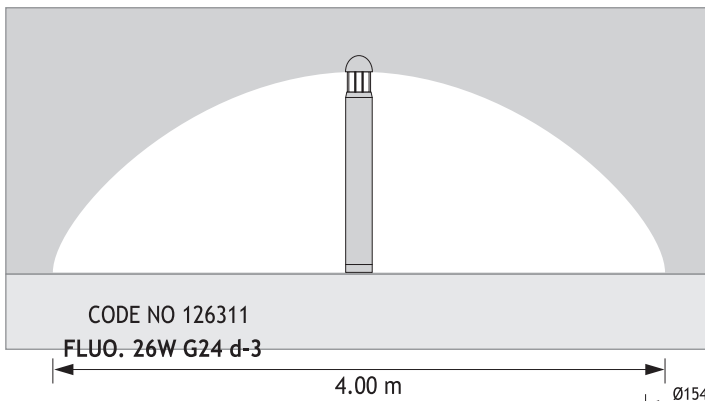

**POLARIS 2 (110 CM)**

CODE NO 126311  
FLUO. 26W G24 d-3

**Anchor**

Code No 953621

Code Number should be indicated along with bollard code number