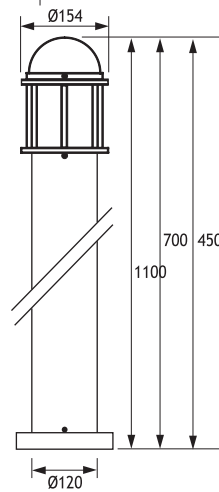

## ALUMINIUM BOLLARDS

Class I IP43 IK10

Available in any of these RAL colors

7004	7016	9005	9016	6002	1015
------	------	------	------	------	------

- Bottom Base**  
Polyamide (black color)
- Inner Grill**  
Polycarbonate
- Pipe**  
Extrusion aluminium
- Paint**  
Electrostatic powder
- Diffuser**  
Polycarbonate
- Anchor**

**POLARIS 2 (110 CM)**

CODE NO 126311  
FLUO. 26W G24 d-3

**Anchor**

Code No 953621

Code Number should be indicated along with bollard code number