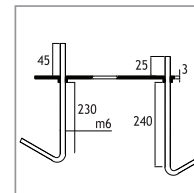

## ALUMINIUM BOLLARDS

Class I IP43 IK10

Available in any of these RAL colors

7004	7016	9005	9016	6002	1015
------	------	------	------	------	------

- Bottom Base**  
Polyamide (black color)
- Inner Grill**  
Polycarbonate
- Pipe**  
Extrusion aluminium
- Paint**  
Electrostatic powder
- Diffuser**  
Polycarbonate
- Anchor**

**POLARIS 2 (110 CM)**

CODE NO 126311  
FLUO. 26W G24 d-3

**Anchor**

Code No 953621

Code Number should be indicated along with bollard code number