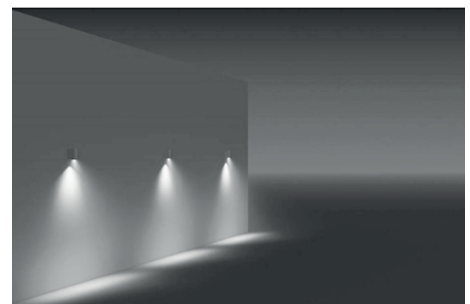

- Voltage** : 240V A.C with integrated driver  
(24V AC or DC on request)
- Lens** : 10°, 25°, 40°
- Diffuser** : Clear Glass 8 mm (Frosted Glass on request)
- Pipe** : Length can be adjusted upon request