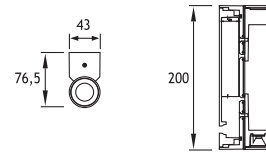

- Voltage** : 240V A.C with integrated driver  
(24V AC or DC on request)
- Lens** : 10°, 25°, 40°
- Diffuser** : Clear Glass 8 mm (Frosted Glass on request)
- Pipe** : Length can be adjusted upon request