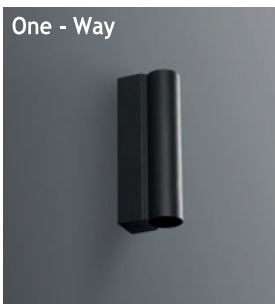

# CERAMUS MINI LED APPLIQUES

## Class I IP65

Available in any of these RAL colors

- Body**  
Die cast aluminium
- Paint**  
Electrostatic powder
- Bracket**  
Die cast aluminium
- Diffuser**  
Tempered Glass or acrylic
- Gaskets**  
Silicon

- Voltage** : 240V A.C with integrated driver  
(24V AC or DC on request)
- Lens** : 10°, 25°, 40°
- Diffuser** : Clear Glass 8 mm (Frosted Glass on request)
- Pipe** : Length can be adjusted upon request