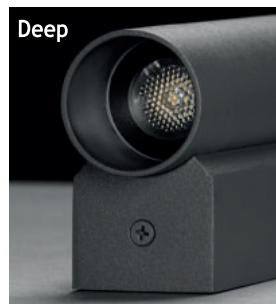

## Class I IP65

Available in any of these RAL colors

- Body**  
Die cast aluminium
- Paint**  
Electrostatic powder
- Bracket**  
Die cast aluminium
- Diffuser**  
Tempered Glass or acrylic
- Gaskets**  
Silicon

- Voltage** : 240V A.C with integrated driver  
(24V AC or DC on request)
- Lens** : 10°, 25°, 40°
- Diffuser** : Clear Glass 8 mm (Frosted Glass on request)
- Pipe** : Length can be adjusted upon request