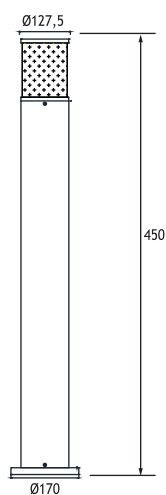

GOREME 2

LED BOLLARDS

Class I IP65 IK10

Available in any of these RAL colors

- Bottom Base**
Polyamide (black color)
- Inner Grill**
Polycarbonate
- Pipe**
Extrusion aluminium
- Paint**
Electrostatic powder
- Diffuser**
Polycarbonate
- Anchor**

- Voltage** : 240V AC with integrated driver
(24V AC or DC on request)
- Cable** : Potted 5 m 3x0,75 H03 VV-F

GOREME 2 (45 CM)		Total Lighting Output	Code No
4 x 350 mA (12 W) LINEAR LED			
☾ Natural White	4000 K	1156 lm	127502