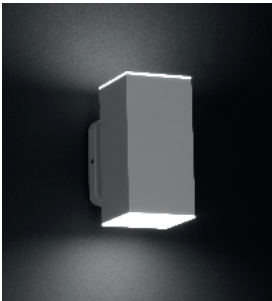

PEDESA

SQUARE APPLIQUES

Class I IP55

Available in any of these RAL colors

- Body**
Aluminium profile
- Paint**
Electrostatic powder
- Bracket**
Die cast aluminium
- Diffusers**
Acrylic
- Gaskets**
Silicone
- Connection**
IP connection box

- Voltage** : 240V A.C with integrated driver
(24V AC or DC on request)
- Diffuser** : Acrylic
- Cable** : Potted 5 m 3x0,75 H03 VV-F

ALUMINIUM PEDESA SQUARE APPLIQUE

320 mA (11W) LED

Code No

		Code No
☀ Warm White	3000 K	504041