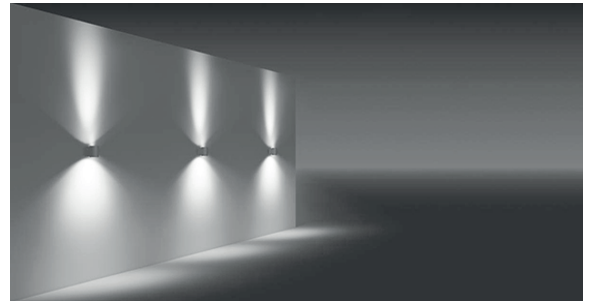

PEDESA

SQUARE APPLIQUES

Class I IP55

Available in any of these RAL colors

- Body**
Aluminium profile
- Paint**
Electrostatic powder
- Bracket**
Die cast aluminium
- Diffusers**
Acrylic
- Gaskets**
Silicone
- Connection**
IP connection box

- Voltage** : 240V A.C with integrated driver
(24V AC or DC on request)
- Diffuser** : Acrylic
- Cable** : Potted 5 m 3x0,75 H03 VV-F

ALUMINIUM PEDESA SQUARE APPLIQUE

320 mA (11W) LED

Code No

		Code No
☀ Warm White	3000 K	504041