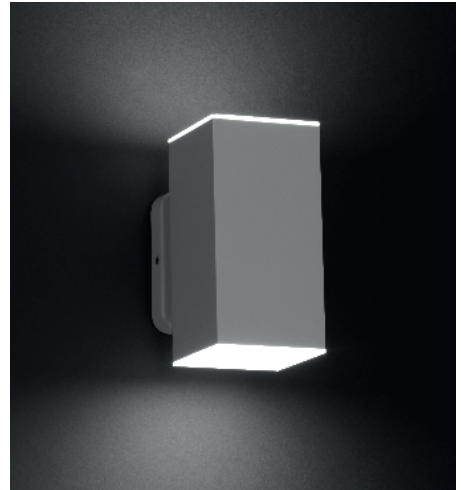

PEDESA

SQUARE APPLIQUES

Class I IP55

Available in any of these RAL colors

- Body**
Aluminium profile
- Paint**
Electrostatic powder
- Bracket**
Die cast aluminium
- Diffusers**
Acrylic
- Gaskets**
Silicone
- Connection**
IP connection box

- Voltage** : 240V A.C with integrated driver
(24V AC or DC on request)
- Diffuser** : Acrylic
- Cable** : Potted 5 m 3x0,75 H03 VV-F

ALUMINIUM PEDESA SQUARE APPLIQUE

320 mA (11W) LED

Code No

		Code No
☀ Warm White	3000 K	504041