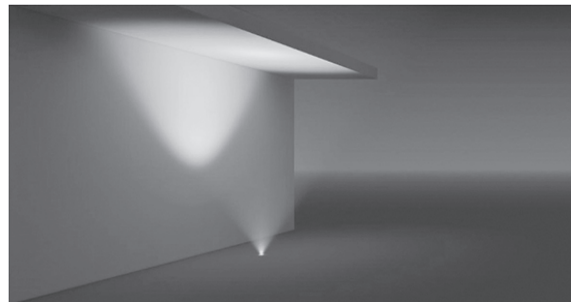

Recessing Tube

Polyamide 6

HALOGEN PAR 16 35W / 50 W Code No
201181