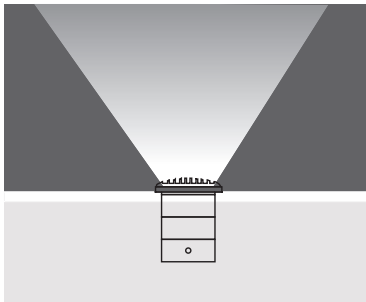

Recessing Tube

Polyamide 6

HALOGEN PAR 16 35W / 50 W Code No
201181