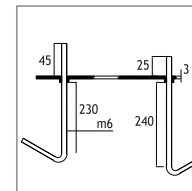

POLARIS 1 ALUMINIUM BOLLARDS

Class I IP43 IK10

Available in any of these RAL colors

7004	7016	9005	9016	6002	1015
------	------	------	------	------	------

- Bottom Base**
Polyamide (black color)
- Outer Grill**
Die cast aluminium
- Pipe**
Extrusion aluminium
- Paint**
Electrostatic powder
- Diffuser**
Polycarbonate or
Glass (incandescent and mercury lamps)
- Anchor**

POLARIS 1 (45 CM)

CODE NO 124121
ELECTRONIC FLUO. 23W E27

Anchor

Code No 953611

Code Number should be indicated along with bollard code number