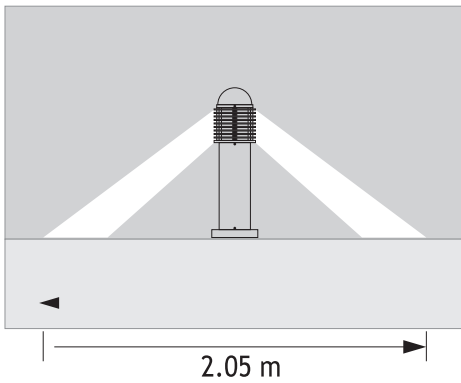

POLARIS 1 ALUMINIUM BOLLARDS

Class I IP43 IK10

Available in any of these RAL colors

7004	7016	9005	9016	6002	1015
------	------	------	------	------	------

- Bottom Base**
Polyamide (black color)
- Outer Grill**
Die cast aluminium
- Pipe**
Extrusion aluminium
- Paint**
Electrostatic powder
- Diffuser**
Polycarbonate or
Glass (incandescent and mercury lamps)
- Anchor**

POLARIS 1 (45 CM)

CODE NO 124121
ELECTRONIC FLUO. 23W E27

Anchor

Code No 953611

Code Number should be indicated along with bollard code number