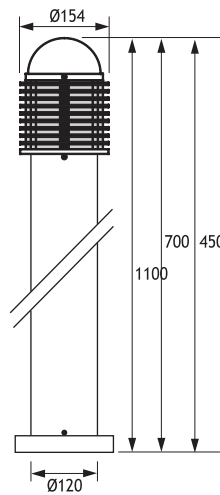

POLARIS 1 ALUMINIUM BOLLARDS

Class I IP43 IK10

Available in any of these RAL colors

7004	7016	9005	9016	6002	1015
------	------	------	------	------	------

- Bottom Base**
Polyamide (black color)
- Outer Grill**
Die cast aluminium
- Pipe**
Extrusion aluminium
- Paint**
Electrostatic powder
- Diffuser**
Polycarbonate or
Glass (incandescent and mercury lamps)
- Anchor**

POLARIS 1 (45 CM)

CODE NO 124121
ELECTRONIC FLUO. 23W E27

Anchor

Code No 953611

Code Number should be indicated along with bollard code number