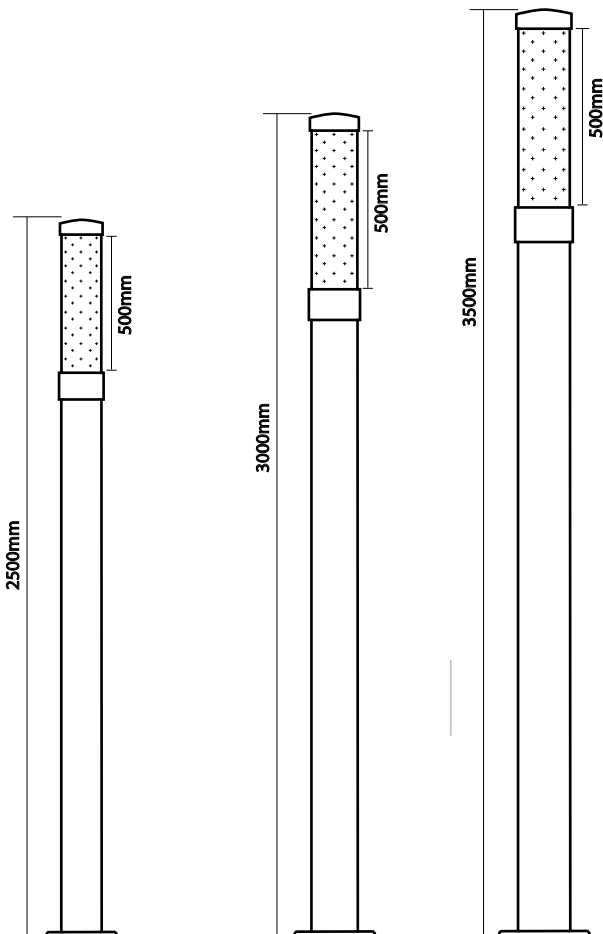

2500mm
27W LED

		Code No
☀ Warm White	3000 K	295301
☾ Natural White	4000 K	295302

3000mm
27W LED

		Code No
☀ Warm White	3000 K	295311
☾ Natural White	4000 K	295312

3500mm
27W LED

		Code No
☀ Warm White	3000 K	295321
☾ Natural White	4000 K	295322

BELKIS 5

ACRYLIC REFLECTOR POLE

Class I IP65

Available in any of these RAL colors

7004	7016	9005	9016	6002	1015
------	------	------	------	------	------

Body
Aluminium Profile

Cover
Die cast aluminium

Paint
Electrostatic powder

Bracket
Die cast aluminium

Diffusers
Acrylic Glass

Gaskets
Silicone

Connection
IP connection box

2500mm
27W LED

		Code No
☀	Warm White 3000 K	295201
☾	Natural White 4000 K	295202

3000mm
27W LED

		Code No
☀	Warm White 3000 K	295211
☾	Natural White 4000 K	295212

3500mm
27W LED

		Code No
☀	Warm White 3000 K	295221
☾	Natural White 4000 K	295222