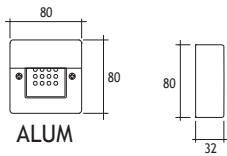

BELKIS 1 SURFACE MOUNTED LED FIXTURES Class II IP67

Voltage : 240V A.C
(12V AC or DC, 24V AC or DC on request)

Diffuser : Clear Acrylic

Standard with 5m 3x0,75 H03 VV-F cable