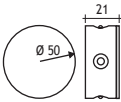

Voltage : 240V A.C Class II
(12V AC or DC, 24V AC or DC on request)
Standard with 5m 3x0,75 H03 VV-F cable

WITH LIT PERIMETER
4 x 20 mA LIGHTING LEADS Code No

Warm White	428101
Blue	428102
Red	428103

Voltage : 240V A.C Class II
(12V AC or DC, 24V AC or DC on request)
Standard with 5m 3x0,75 H03 VV-F cable

WITH LIT PERIMETER
4 x 20 mA LIGHTING LEADS Code No

Warm White	428111
Blue	428112
Red	428113