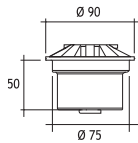

Aluminium Spinning Recessing Tube
With Connector

Voltage : 240V A.C
(12V AC or DC, 24V AC or DC on request)
Diffuser : Clear Acrylic
Standard with 5m 3x0,75 H03 VV-F cable