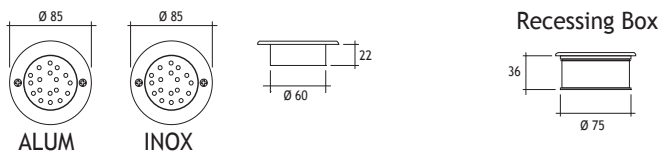

Voltage : 240V A.C
(12V AC or DC, 24V AC or DC on request)

Diffuser : Clear Acrylic (Not for walk-over)

Standard with 5m 3x0,75 H03 VV-F cable

Available with springs for false ceiling.

18 x 20 mA BACKLIGHTING LEDS	Code No	
	Alum	Inox
Warm White	417561	417571
Blue	417562	417572
Red	417563	417573
Yellow	417564	417574
Green	417565	417575