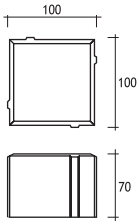

LIGHTSTONE

DRIVE OVER LED FIXTURES
Load 7.5 kN | Class III IP67 IK10

Body
Polycarbonate

Voltage : 12V A.C standard with 10m cable

9 x 20 mA LEDS

Code No

☀ Warm White	426101
🌊 Blue	426102
🔴 Red	426103
☀ Yellow	426104
🌿 Green	426105