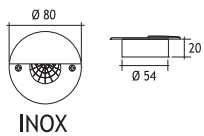

BELKIS 1 WALL RECESSED LED FIXTURES

Class II IP67

Voltage : 240V A.C
(12V AC or DC, 24V AC or DC on request)

Diffuser : Clear Acrylic

Standard with 5m 3x0,75 H03 VV-F cable

2 x 20 mA LIGHTING LEDS + 1 x 20 mA BACKLIGHTING LED	Code No
☀ Warm White	417451
🌊 Blue	417452
🔴 Red	417453
☀ Yellow	417454
🌿 Green	417455

INOX

Voltage : 240V A.C
(12V AC or DC, 24V AC or DC on request)

Diffuser : Clear Acrylic

Standard with 5m 3x0,75 H03 VV-F cable

2 x 20 mA LIGHTING LEDS + 1 x 20 mA BACKLIGHTING LED	Code No
☀ Warm White	417441
🌊 Blue	417442
🔴 Red	417443
☀ Yellow	417444
🌿 Green	417445