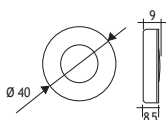

JUPITER SURFACE MOUNTED LED FIXTURES IP67

Body
PMMA
Cover
Stainless steel
Gaskets
Silicone
Gear
Complete with Led Driver

Voltage : 12 or 24V DC Class III
Diffuser : Frosted Acrylic
Standard with 5m 3x0,75 H03 VV-F cable

3 x 20 mA SMD LEDS Code No
SURFACE MOUNTED

☀ Warm White 415111
🌊 Blue 415112