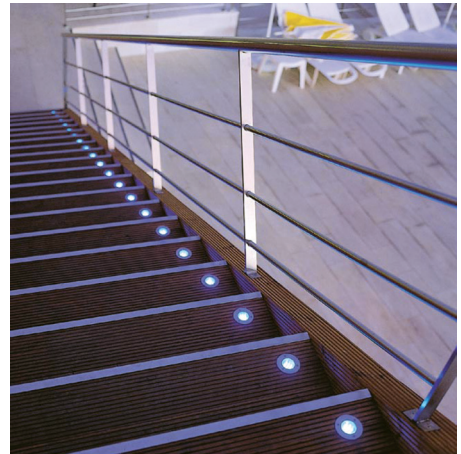

20mA LED FIXTURES

EMFA's 20mA LED fixtures are ideal for ambient lighting outdoors and in where only a touch of light is required. These fixtures apart from being used as orientation lights, can light steps and paths and highlight walls and columns. A material mix of die cast aluminium, marine grade stainless steel and acrylic are offered to fit the correct location. A choice of lighting or backlighting LEDs is offered to either give a directional lighting effect or a lighting glow.

“Customization” is EMFA’s standard

EMFA offers many combinations for each fixture, as all fixtures are made in house. A combination of 6 standard paint colors, 5 LED colors and 2 LED types are available to make the fixture suitable for the required application. This is done without increasing lead-time and is available for large as well as small quantities.

LEDs

20mA, low power LEDs are used in these fixtures. The fixtures can be run in 240V or 12 or 24VDC; however, they are recommended to be operated in 12 or 24VDC to increase the lifetime and reduce the power consumption. In 240V the LEDs last about 8,000 hours and consume around 4W per fixture and in 12 or 24VDC the lifetime is around 16,000 hours and about 0.5W of power consumption.

Thermal Management

All fixtures are designed to withstand ambient temperatures of at least 50°C. Extensive testing is performed in EMFA's laboratory to ensure these values are maintained so that the lifetime of the LED is not compromised.