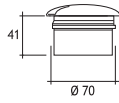

Recessing Box

Voltage : 240V A.C
(12V AC or DC, 24V AC or DC on request)

Diffuser : Clear Acrylic

Standard with 5m 3x0,75 H03 VV-F cable