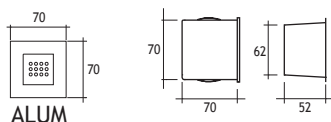

DYO WALL RECESSED LED FIXTURES

Class II IP67

Body & Frame

Stainless steel (Inox)

Recessing Box

Stainless steel (Inox)

Diffusers

Clear Acrylic

Power Supply

240 V AC Class II (12-24 V DC Class III on request)

Gear

Complete with Led Driver

Voltage : 240V A.C Class II
(12V AC or DC, 24V AC or DC on request)

Diffuser : Clear Polycarbonate
Standard with 5m 3x0,75 H03 VV-F cable

12 x 20 mA 120° BACKLIGHTING LEDS

Color	Code No
Warm White	404501
Blue	404502
Red	404503
Yellow	404504
Green	404505

Symmetrical