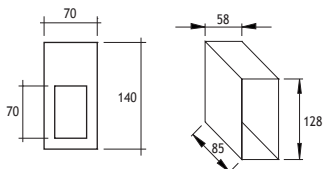

Body

Stainless steel

Reflector

Anodized aluminium

Recessing Box

Galvanized Steel

Diffusers

4 mm Clear Glass

BERGAMA LED 140 X 70