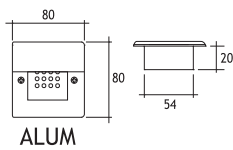

Standard with 5m 3x0,75 H03 VV-F cable

Symmetrical

12 x 20 mA BACKLIGHTING LEDS Code No

 Warm White	417641
 Blue	417642
 Red	417643
 Yellow	417644
 Green	417645

BELKIS 1 WALL RECESSED LED FIXTURES

Class II IP67