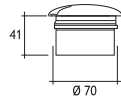

Recessing Box

Voltage : 240V A.C
(12V AC or DC, 24V AC or DC on request)

Diffuser : Clear Acrylic

Standard with 5m 3x0,75 H03 VV-F cable