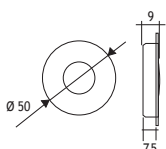

Voltage : 12 or 24V DC Class III
Diffuser : Frosted Acrylic
Standard with 5m 3x0,75 H03 VV-F cable

3 x 20 mA SMD LEDS Code No
RECESSED

☀ Warm White 415101
🌊 Blue 415102