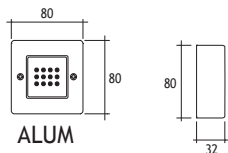

Symmetrical

12 x 20 mA LIGHTING LEDS

Code No

Warm White	418201
Blue	418202
Red	418203
Yellow	418204
Green	418205

Voltage : 240V A.C
(12V AC or DC, 24V AC or DC on request)

Diffuser : Clear Acrylic

Standard with 5m 3x0,75 H03 VV-F cable