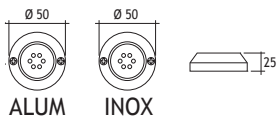

BELKIS 0 SURFACE MOUNTED LED FIXTURES

Class II IP67

Voltage : 240V A.C
(12V AC or DC, 24V AC or DC on request)

Diffuser : Clear Acrylic

Standard with 5m 3x0,75 H03 VV-F cable