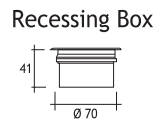

BELKIS 1 RECESSED WALK OVER LED FIXTURES

Class II IP67

Voltage : 240V A.C
(12V AC or DC, 24V AC or DC on request)

Diffuser : Clear Glass 6 mm
Standard with 5m 3x0,75 H03 VV-F cable
Available with springs for false ceiling.