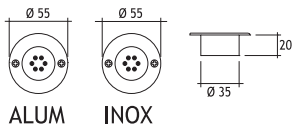

Voltage : 240V A.C
(12V AC or DC, 24V AC or DC on request)

Diffuser : Clear Acrylic (Not for walk-over)

Standard with 5m 3x0,75 H03 VV-F cable

Available with springs for false ceiling.

6 x 20 mA BACKLIGHTING LEDS

	Code No	
	Alum	Inox
☀ Warm White	417101	417111
🌊 Blue	417102	417112
🔴 Red	417103	417113
☀ Yellow	417104	417114
🌿 Green	417105	417115