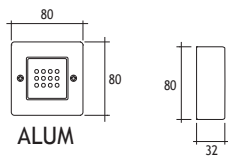

BELKIS 1 SURFACE MOUNTED LED FIXTURES

Class II IP67

Voltage : 240V A.C
(12V AC or DC, 24V AC or DC on request)

Diffuser : Clear Acrylic

Standard with 5m 3x0,75 H03 VV-F cable