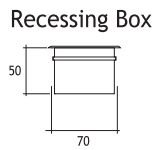

Standard with 5m 3x0,75 H03 VV-F cable

Symmetrical

12 x 20 mA BACKLIGHTING LEDS Code No

 Warm White	417641
 Blue	417642
 Red	417643
 Yellow	417644
 Green	417645

BELKIS 1 WALL RECESSED LED FIXTURES

Class II IP67