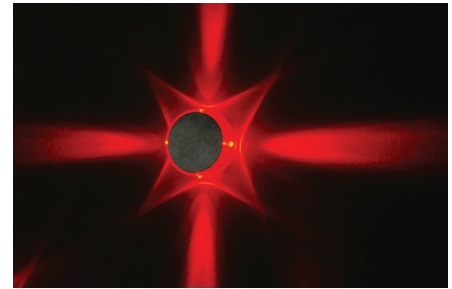

TAROS SURFACE MOUNTED LED FIXTURE Class II IP67

Body
Acrylic
Cover
Stainless steel
Gear
Complete with Led Driver