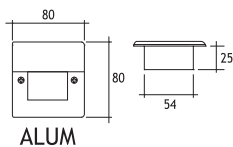

Voltage : 240V A.C
(12V AC or DC, 24V AC or DC on request)

Diffuser : Clear Acrylic

Standard with 5m 3x0,75 H03 VV-F cable

4 x 20 mA LIGHTING LEDS Code No

	Asymmetrical 30°	Asymmetrical 120°
--	------------------	-------------------