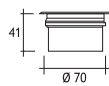

Recessing Box