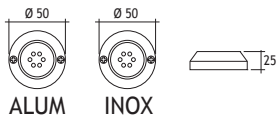

Code No	
	Alum	Inox
6 x 20 mA LIGHTINGS LEDS		
Warm White	416221	416231
Blue	416222	416232
Red	416223	416233
Yellow	416224	416234
Green	416225	416235

Voltage : 240V A.C
(12V AC or DC, 24V AC or DC on request)

Diffuser : Clear Acrylic

Standard with 5m 3x0,75 H03 VV-F cable