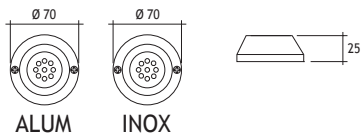

BELKIS 1 SURFACE MOUNTED LED FIXTURES

Class II IP67

Voltage : 240V A.C
(12V AC or DC, 24V AC or DC on request)

Diffuser : Clear Acrylic

Standard with 5m 3x0,75 H03 VV-F cable