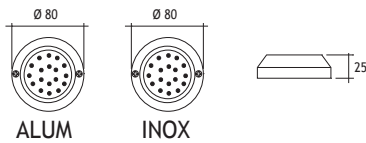

BELKIS 1 SURFACE MOUNTED LED FIXTURES

Class II IP67

Voltage : 240V A.C
(12V AC or DC, 24V AC or DC on request)

Diffuser : Clear Acrylic

Standard with 5m 3x0,75 H03 VV-F cable

	Code No	
	Alum	Inox
Warm White	416301	416311
Blue	416302	416312
Red	416303	416313
Yellow	416304	416314
Green	416305	416315