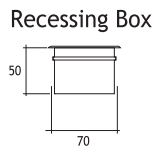

Voltage : 240V A.C
(12V AC or DC, 24V AC or DC on request)

Diffuser : Clear Acrylic

Standard with 5m 3x0,75 H03 VV-F cable

4 x 20 mA LIGHTING LEDS Code No

	Asymmetrical 30°	Asymmetrical 120°
--	------------------	-------------------