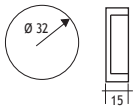

WITH LIT PERIMETER
4 x 20 mA LIGHTING LEADS Code No

 Warm White	428111
 Blue	428112
 Red	428113

SIMENA SURFACE MOUNTED LED FIXTURE

Class II IP67

Body
PMMA
Cover
ABS
Colour
Matt Grey, Chrome, Or White
Gear
Complete with Led Driver