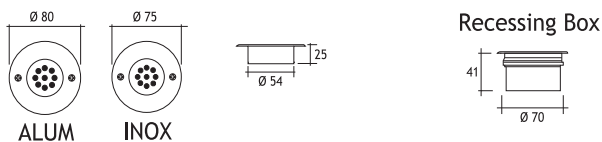

9 x 20 mA LIGHTING LEDES

	Code No	
	Alum	Inox
☀ Warm White	416261	416271
🌊 Blue	416262	416272
🔴 Red	416263	416273
☀ Yellow	416264	416274
🌿 Green	416265	416275

Voltage : 240V A.C
(12V AC or DC, 24V AC or DC on request)

Diffuser : Clear Acrylic (Not for walk-over)

Standard with 5m 3x0,75 H03 VV-F cable

Available with springs for false ceiling.