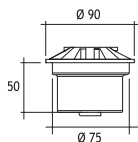

Aluminium Spinning Recessing Tube
With Connector

Voltage : 240V A.C
(12V AC or DC, 24V AC or DC on request)
Diffuser : Clear Acrylic
Standard with 5m 3x0,75 H03 VV-F cable