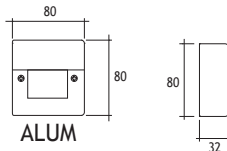

Diffuser : Clear Acrylic

Standard with 5m 3x0,75 H03 VV-F cable

Asymmetrical

12 x 20 mA LIGHTING LEDS Code No

 Warm White	418251
 Blue	418252
 Red	418253
 Yellow	418254
 Green	418255

Voltage : 240V A.C
(12V AC or DC, 24V AC or DC on request)