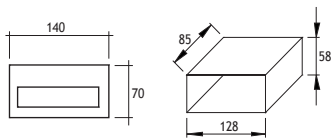

BERGAMA WALL RECESSED LED FIXTURES IP67

BERGAMA LED 70 X 140

Voltage : 240V A.C Class II
(12V AC or DC, 24V AC or DC on request)

Diffuser : Clear Polycarbonate

Recessing Box : Inox (Stainless Steel)

Standard with 5m 3x0,75 H03 VV-F cable