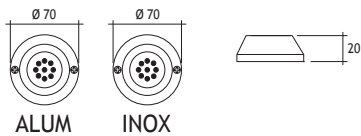

BELKIS 1 SURFACE MOUNTED LED FIXTURES

Class II IP67

Voltage : 240V A.C
(12V AC or DC, 24V AC or DC on request)

Diffuser : Clear Acrylic

Standard with 5m 3x0,75 H03 VV-F cable

9 x 20 mA LIGHTING LEDES

	Code No	
	Alum	Inox
☀ Warm White	417751	417761
🌊 Blue	417752	417762
🔴 Red	417753	417763
☀ Yellow	417754	417764
🌿 Green	417755	417765