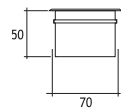

Plastik Recessing Box

Voltage : 240V A.C
(12V AC or DC, 24V AC or DC on request)

Diffuser : Clear Acrylic (Not for walk-over)

Standard with 5m 3x0,75 H03 VV-F cable