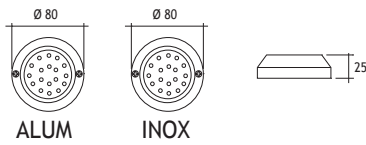

BELKIS 1 SURFACE MOUNTED LED FIXTURES

Class II IP67

Voltage : 240V A.C
(12V AC or DC, 24V AC or DC on request)

Diffuser : Clear Acrylic

Standard with 5m 3x0,75 H03 VV-F cable