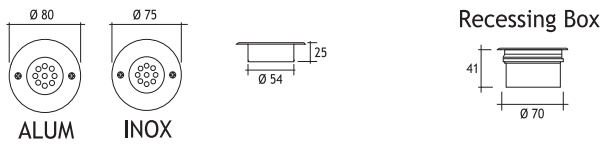

BELKIS 1 WALL RECESSED LED FIXTURES

Class II IP67

Voltage : 240V A.C
(12V AC or DC, 24V AC or DC on request)

Diffuser : Clear Acrylic (Not for walk-over)

Standard with 5m 3x0,75 H03 VV-F cable

Available with springs for false ceiling.