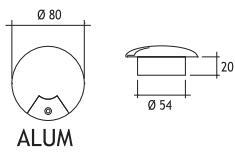

BELKIS 1 RECESSED WALK OVER LED FIXTURES Class II IP67

Voltage : 240V A.C
(12V AC or DC, 24V AC or DC on request)

Diffuser : Clear Acrylic

Standard with 5m 3x0,75 H03 VV-F cable