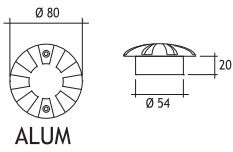

BELKIS 1 RECESSED WALK OVER LED FIXTURES Class II IP67

Recessing Box

Voltage : 240V A.C
(12V AC or DC, 24V AC or DC on request)

Diffuser : Clear Acrylic

Standard with 5m 3x0,75 H03 VV-F cable

8 x 20 mA LEDS