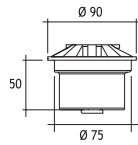

Aluminium Spinning Recessing Tube
With Connector

Voltage : 240V A.C
(12V AC or DC, 24V AC or DC on request)

Diffuser : Clear Acrylic

Standard with 5m 3x0,75 H03 VV-F cable