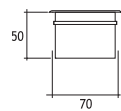

Plastik Recessing Box

Voltage : 240V A.C
(12V AC or DC, 24V AC or DC on request)

Diffuser : Clear Acrylic (Not for walk-over)

Standard with 5m 3x0,75 H03 VV-F cable