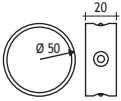

TAROS SURFACE MOUNTED LED FIXTURE Class II IP67

Body
Acrylic
Cover
Stainless steel
Gear
Complete with Led Driver