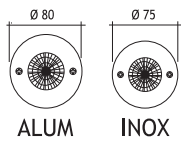

BELKIS 1 WALL RECESSED LED FIXTURES

Class II IP67