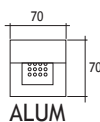

Asymmetrical