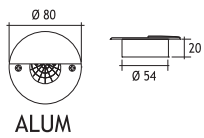

BELKIS 1 WALL RECESSED LED FIXTURES

Class II IP67

ALUM