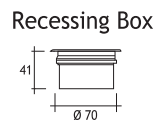

9 x 20 mA BACKLIGHTING LEDS	Code No
Warm White	418101
Blue	418102
Red	418103
Yellow	418104
Green	418105

Voltage : 240V A.C
(12V AC or DC, 24V AC or DC on request)

Diffuser : Clear Glass 6 mm
Standard with 5m 3x0,75 H03 VV-F cable
Available with springs for false ceiling.