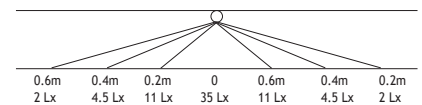

SIMENA SURFACE MOUNTED LED FIXTURE

Class II IP67

Body
PMMA
Cover
ABS
Colour
Matt Grey, Chrome, Or White
Gear
Complete with Led Driver

Voltage : 12 or 24V DC Class III
Diffuser : Clear Acrylic
Standard with 5m 3x0,75 H03 VV-F cable

3 x 20 mA SMD LEDS	Code No
Warm White	432201
Blue	432202