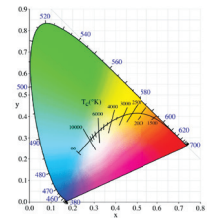

20mA LED FIXTURES

EMFA's 20mA LED fixtures are ideal for ambient lighting outdoors and in where only a touch of light is required. These fixtures apart from being used as orientation lights, can light steps and paths and highlight walls and columns. A material mix of die cast aluminium, marine grade stainless steel and acrylic are offered to fit the correct location. A choice of lighting or backlighting LEDs is offered to either give a directional lighting effect or a lighting glow.

“Customization” is EMFA’s standard

EMFA offers many combinations for each fixture, as all fixtures are made in house. A combination of 6 standard paint colors, 5 LED colors and 2 LED types are available to make the fixture suitable for the required application. This is done without increasing lead-time and is available for large as well as small quantities.

LEDs

20mA, low power LEDs are used in these fixtures. The fixtures can be run in 240V or 12 or 24VDC; however, they are recommended to be operated in 12 or 24VDC to increase the lifetime and reduce the power consumption. In 240V the LEDs last about 8,000 hours and consume around 4W per fixture and in 12 or 24VDC the lifetime is around 16,000 hours and about 0.5W of power consumption.

Thermal Management

All fixtures are designed to withstand ambient temperatures of at least 50°C. Extensive testing is performed in EMFA's laboratory to ensure these values are maintained so that the lifetime of the LED is not compromised.