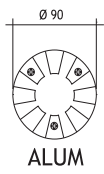

401331

Green

401341

Green+Red

401391

* Special application for parking lots:
Enter (2 x green)-Do not enter (2 x red)

BELKIS 2 RECESSED WALK OVER LED FIXTURES

Class II IP67