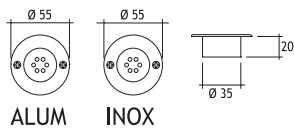

BELKIS 0 WALL RECESSED LED FIXTURES

Class II IP67

Voltage : 240V A.C
(12V AC or DC, 24V AC or DC on request)

Diffuser : Clear Acrylic (Not for walk-over)

Cable : Potted 5 m 3x0,75 H03 VV-F

Standard with 5m 3x0,75 H03 VV-F cable

Available with springs for false ceiling.

6 x 20 mA LIGHTING LEDS

	Code No	
	Alum	Inox
☀ Warm White	416201	416211
🌊 Blue	416202	416212
🔴 Red	416203	416213
☀ Yellow	416204	416214
🌿 Green	416205	416215