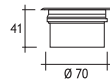

Recessing Box

Voltage : 240V A.C
(12V AC or DC, 24V AC or DC on request)

Diffuser : Clear Acrylic

Standard with 5m 3x0,75 H03 VV-F cable

2 x 20 mA LIGHTING LEDS + 1 x 20 mA BACKLIGHTING LED	Code No
☀ Warm White	417451
🌊 Blue	417452
🔴 Red	417453
☀ Yellow	417454
🌿 Green	417455