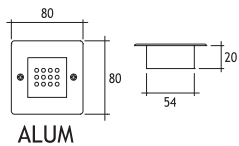

Symmetrical

12 x 20 mA LIGHTING LEDS Code No

Warm White	417801
Blue	417802
Red	417803
Yellow	417804
Green	417805

Voltage : 240V A.C
(12V AC or DC, 24V AC or DC on request)

Diffuser : Clear Acrylic (Not for walk-over)

Standard with 5m 3x0,75 H03 VV-F cable