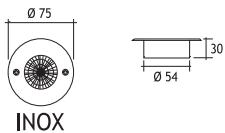

9 x 20 mA BACKLIGHTING LEDS	Code No
Warm White	418101
Blue	418102
Red	418103
Yellow	418104
Green	418105

Voltage : 240V A.C
(12V AC or DC, 24V AC or DC on request)

Diffuser : Clear Glass 6 mm
Standard with 5m 3x0,75 H03 VV-F cable
Available with springs for false ceiling.