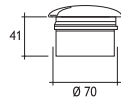

Recessing Box

Voltage : 240V A.C
(12V AC or DC, 24V AC or DC on request)

Diffuser : Clear Acrylic

Standard with 5m 3x0,75 H03 VV-F cable