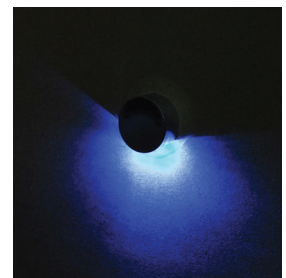

Voltage : 12 or 24V DC Class III
Diffuser : Clear Acrylic
Standard with 5m 3x0,75 H03 VV-F cable

3 x 20 mA SMD LEDS	Code No
 Warm White	432201
 Blue	432202

JUPITER SURFACE MOUNTED LED FIXTURES IP67

Body
PMMA
Cover
Stainless steel
Gaskets
Silicone
Gear
Complete with Led Driver