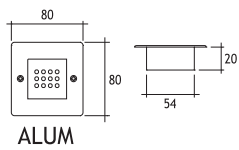

BELKIS 1 WALL RECESSED LED FIXTURES

Class II IP67

Voltage : 240V A.C
(12V AC or DC, 24V AC or DC on request)

Diffuser : Clear Acrylic (Not for walk-over)

Standard with 5m 3x0,75 H03 VV-F cable