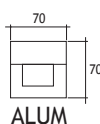

Asymmetrical