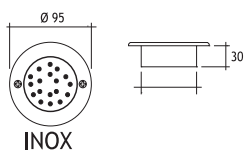

BELKIS 2 RECESSED WALK OVER LED FIXTURES

Class II IP67

Voltage : 240V A.C
(12V AC or DC, 24V AC or DC on request)

Diffuser : Clear Glass 6 mm

Standard with 5m 3x0,75 H03 VV-F cable

Available with springs for false ceiling.