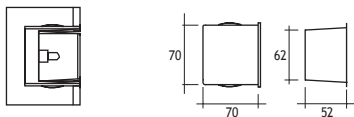

DYO WALL RECESSED LED FIXTURES

Class III IP20

Outer Frame & Body

Anodized aluminium

Recessing Box

Galvanized Steel

Diffuser

Glass

Voltage : 240V A.C with integrated driver
(12V AC or DC, 24V AC or DC on request)

With connector

DYO 69 14L

3 x 20 mA LIGHTING LEDS

Code No

☀ Warm White	405101
🌊 Blue	405111
🔴 Red	405121
☀ Yellow	405131
🌿 Green	405141

Voltage : 240V A.C with integrated driver
(12V AC or DC, 24V AC or DC on request)

With connector

DYO 69 14L

4 x 20 mA LIGHTING LEDS

Code No

☀ Warm White	405151
🌊 Blue	405152
🔴 Red	405153
☀ Yellow	405154
🌿 Green	405155