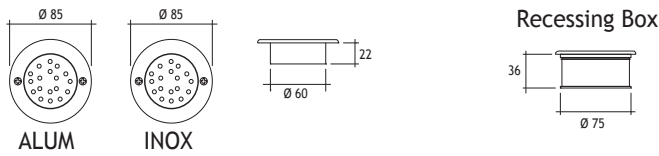

BELKIS 2 WALL RECESSED LED FIXTURES

Class II IP67

Voltage : 240V A.C
(12V AC or DC, 24V AC or DC on request)

Diffuser : Clear Acrylic (Not for walk-over)

Standard with 5m 3x0,75 H03 VV-F cable

Available with springs for false ceiling.

18 x 20 mA LIGHTING LEDS	Code No	
	Alum	Inox
Warm White	416281	416291
Blue	416282	416292
Red	416283	416293
Yellow	416284	416294
Green	416285	416295