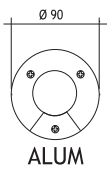

BELKIS 2 RECESSED WALK OVER LED FIXTURES Class II IP67