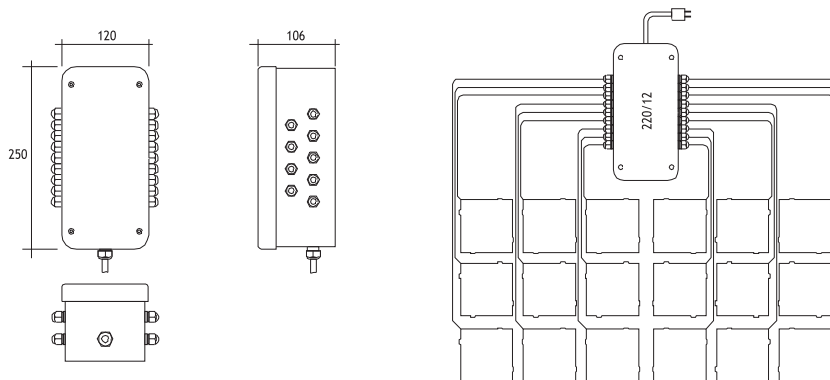

Connection Box

Glass reinforced polyester

IP 67 recessable 18 cable glands to serve 18 lightstones complete with one 220 V AC - 12V AC transformer. Maximum distance to box is 50 m.

Connection Box

Code No
426201